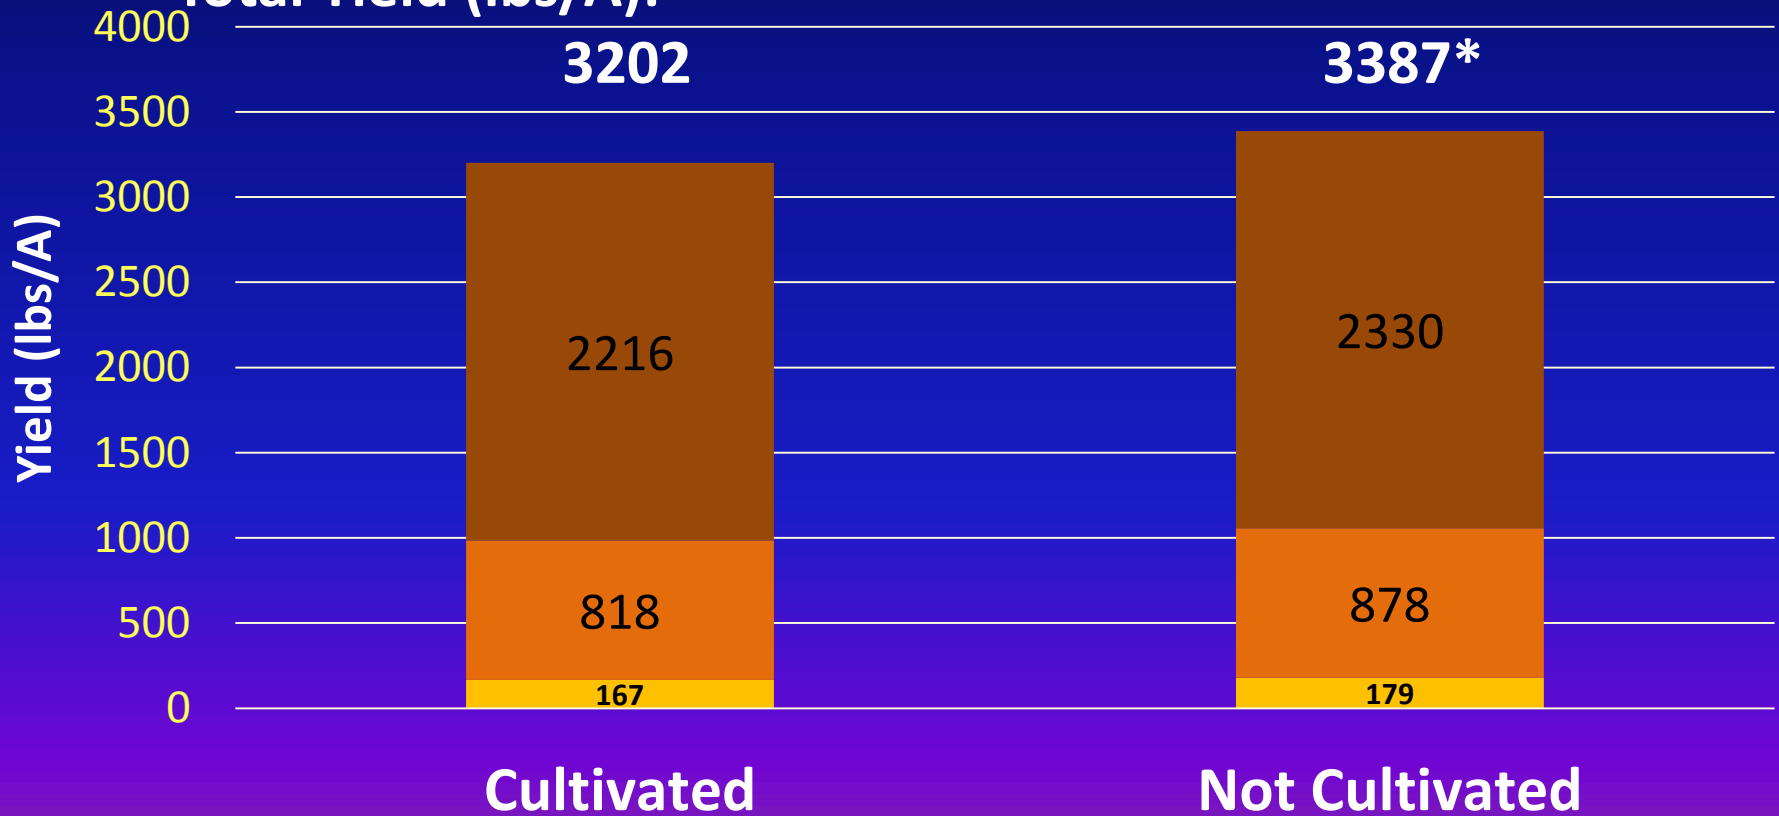

Effect of Cultivation

Jason Barnett Farm – Cheatham Co. TN - 2016

- PD7319
- Conventional Tillage
- Cultivated or no Cultivation after transplanting

Effect of Cultivation

Jason Barnett Farm – Cheatham Co. TN - 2016

LSD_{0.10} = 46 214 350 182 (total)

■ Trash ■ Lug ■ Leaf

Total Yield (lbs/A):

*Statistical difference in not cultivated.