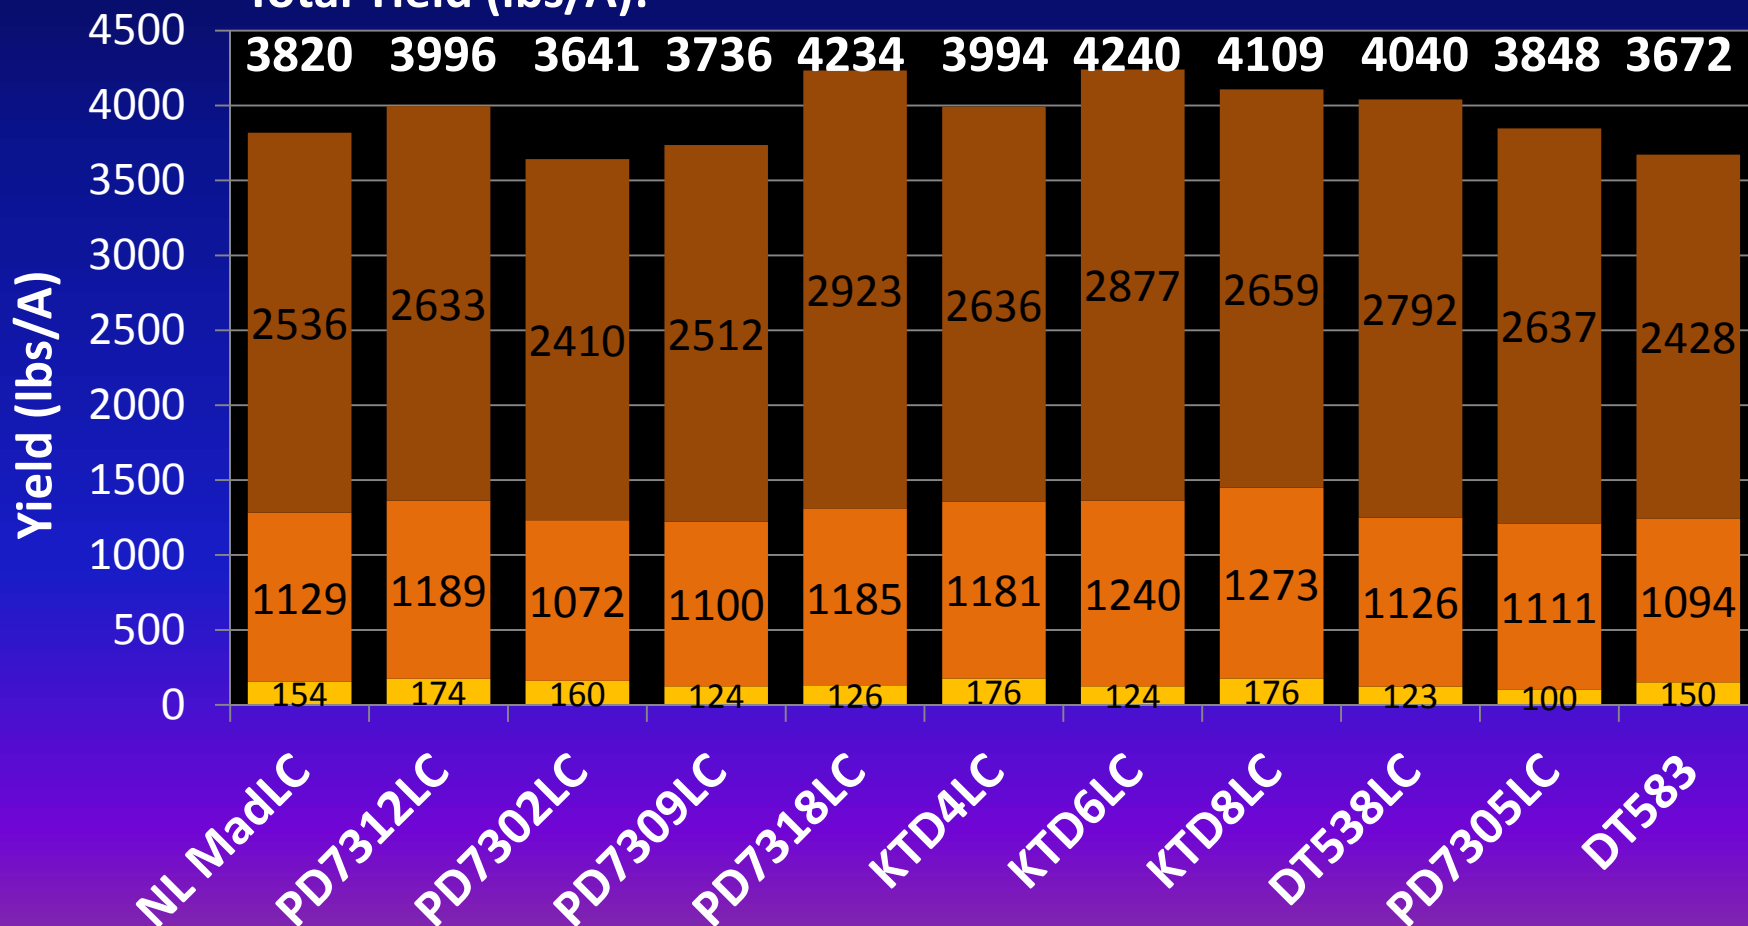

2009 Dark Fire-Cured On-Farm Variety Trials

Dale Seay Farm – Christian Co. – Crofton, KY

- Strip-tillage
- Trial set June 8
- 38" rows, 36" plant spacing
 - 4585 plants/A
- 4 replications of yield data
- Harvested September 28
- 2 firings
- Stripped November 25
- 11 varieties tested:
 - Narrowleaf Madole LC
 - PD 7312LC
 - PD 7302LC
 - PD 7309LC
 - PD 7318LC
 - KT D4LC
 - KT D6LC
 - KT D8LC
 - DT 538LC
 - PD 7305LC
 - DT 583

2009 Dark Fire-Cured On-Farm Variety Trials

Dale Seay Farm – Christian Co. – Crofton, KY

Yield Data

LSD_{0.05} = 45 139 307 387 (total)

■ Lug ■ Second ■ Leaf

Total Yield (lbs/A):

2009 Dark Fire-Cured On-Farm Variety Trials

Dale Seay Farm – Christian Co. – Crofton, KY

Trial Summary

- Average total yield for entire trial was 3927 lbs/A.
- Top yielding variety was KT D6LC (4240 lbs/A) followed very closely by PD7318LC (4234 lbs/A)
- Good quality on all varieties, no obvious quality issues noted for any variety.