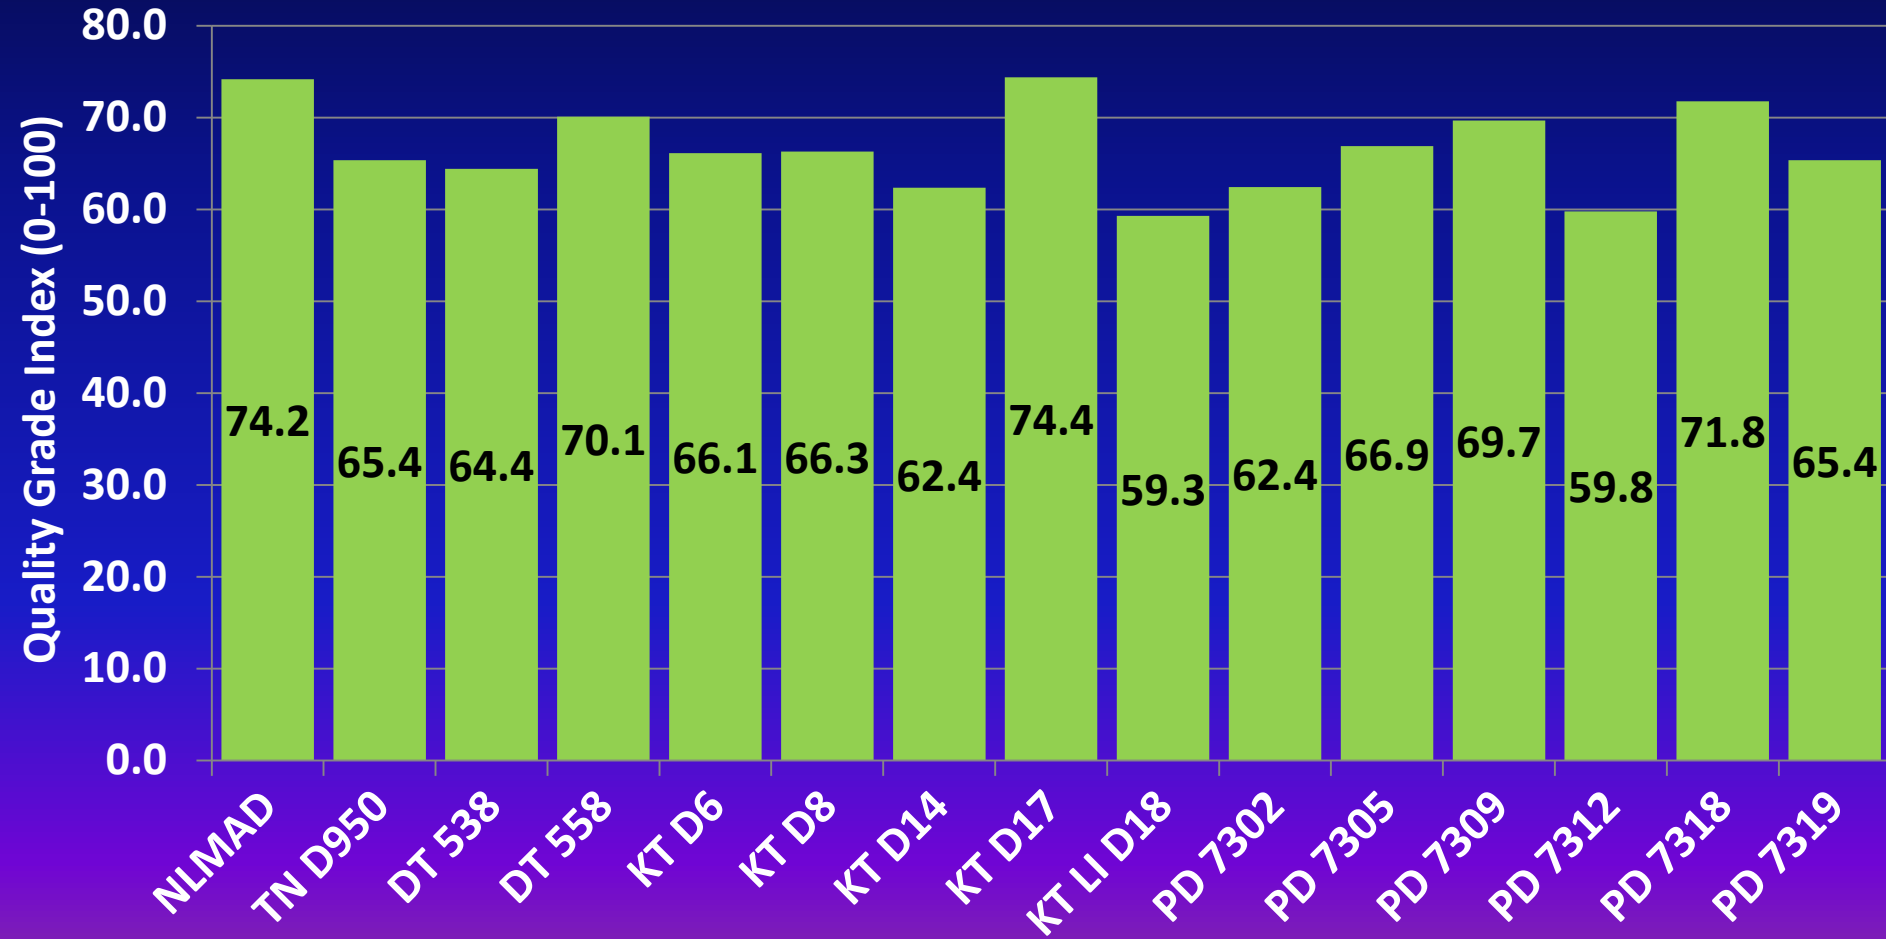

2018 Dark-Fired Commercial Variety Trial

UKREC, Princeton KY

- Trial set June 3
 - 40" x 32" = 4900 plants/A
- Harvested September 17
- 15 Variety entries:
 - NL Madole
 - TN D950
 - DT 538
 - DT 558
 - KT D6
 - KT D8
 - KT D14
 - KT D17
 - KT LI D18 (reduced nicotine variety)
 - PD 7302
 - PD 7305
 - PD 7309
 - PD 7312
 - PD 7318
 - PD 7319

2018 Dark-Fired Commercial Variety Trial

UKREC, Princeton KY - Yield

2018 Dark-Fired Commercial Variety Trial

UKREC, Princeton KY – Quality Grade Index

LSD (0.10) = 17
■ Quality Grade Index

Average grade index for trial = 66.6