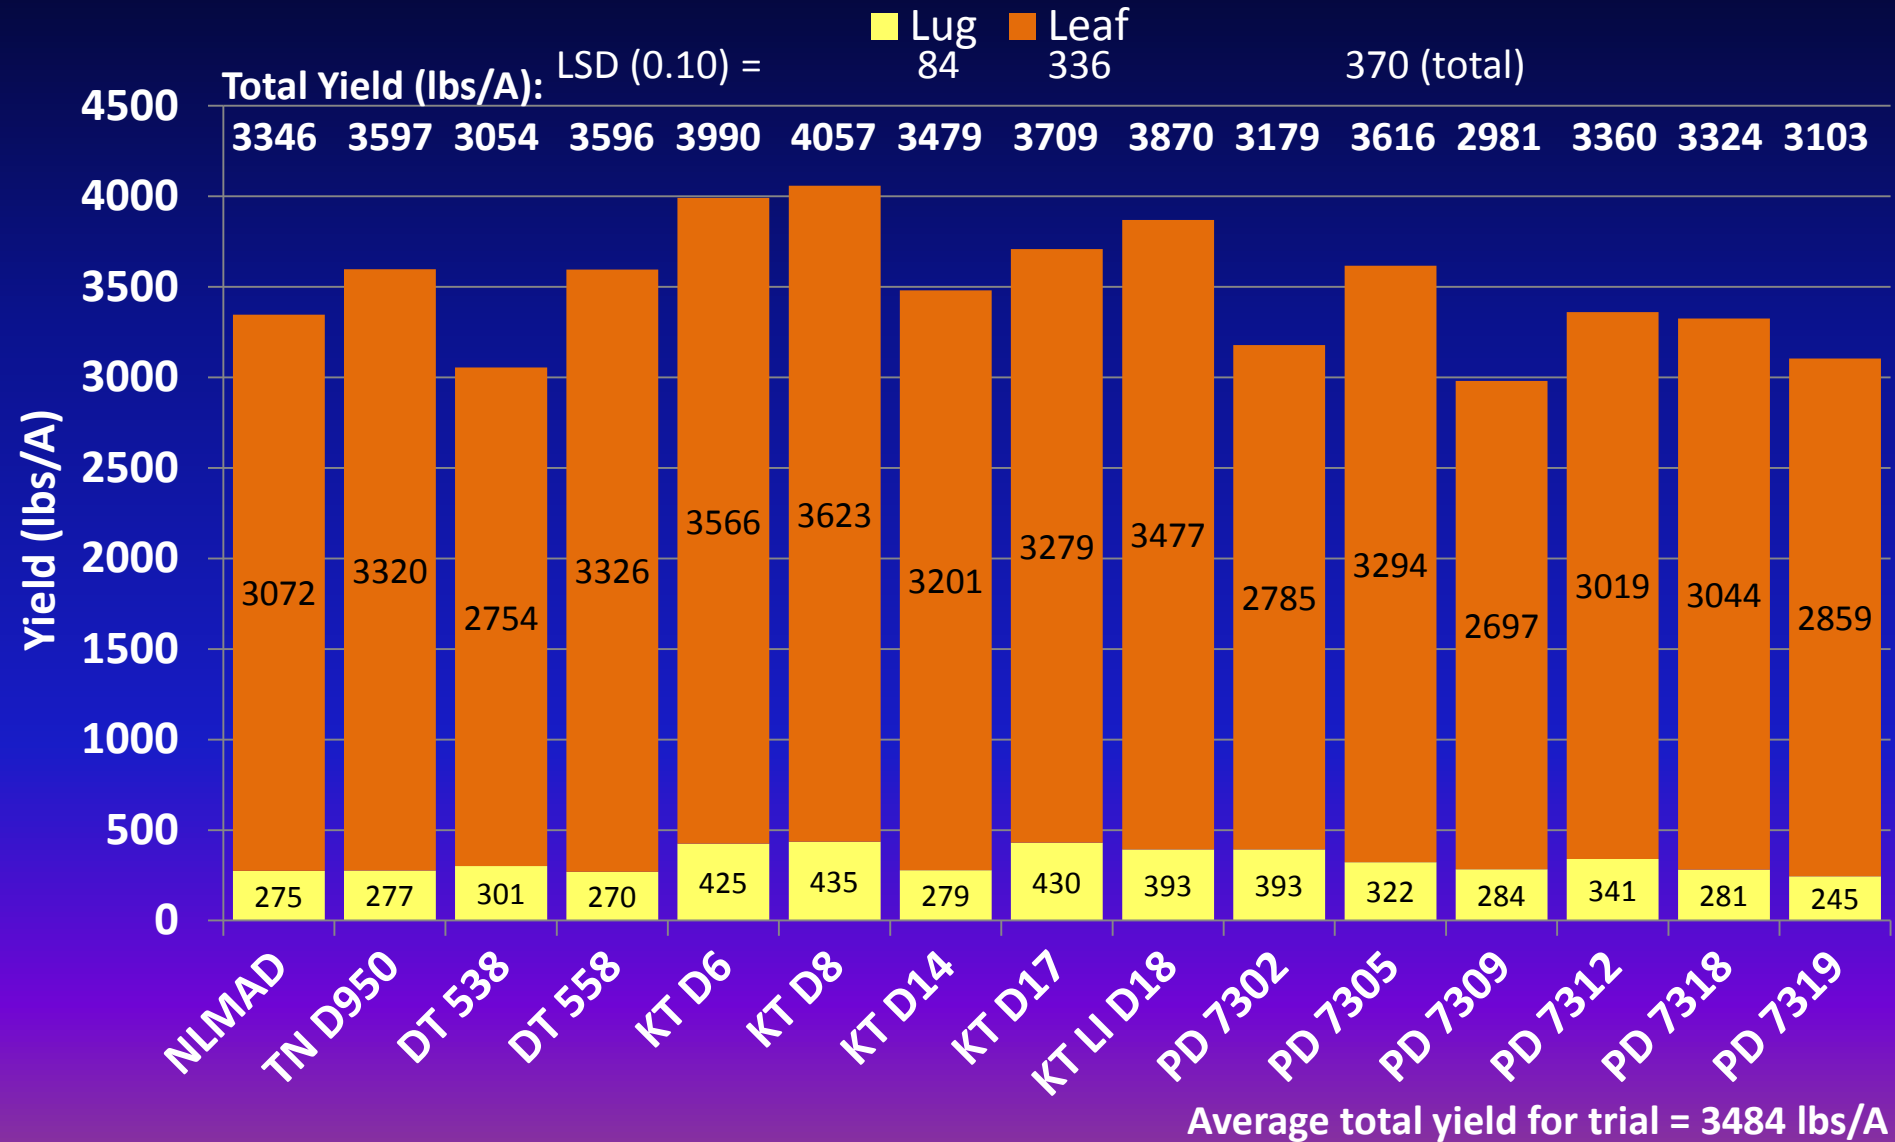

2018 Dark-Fired Commercial Variety Trial

UKREC, Princeton KY

- Trial set June 3
 - 40" x 32" = 4900 plants/A
- Harvested September 17
- 15 Variety entries:
 - NL Madole
 - TN D950
 - DT 538
 - DT 558
 - KT D6
 - KT D8
 - KT D14
 - KT D17
 - KT LI D18 (reduced nicotine variety)
 - PD 7302
 - PD 7305
 - PD 7309
 - PD 7312
 - PD 7318
 - PD 7319

2018 Dark-Fired Commercial Variety Trial

UKREC, Princeton KY - Yield

2018 Dark-Fired Commercial Variety Trial

UKREC, Princeton KY – Quality Grade Index

LSD (0.10) = 17
■ Quality Grade Index

Average grade index for trial = 66.6