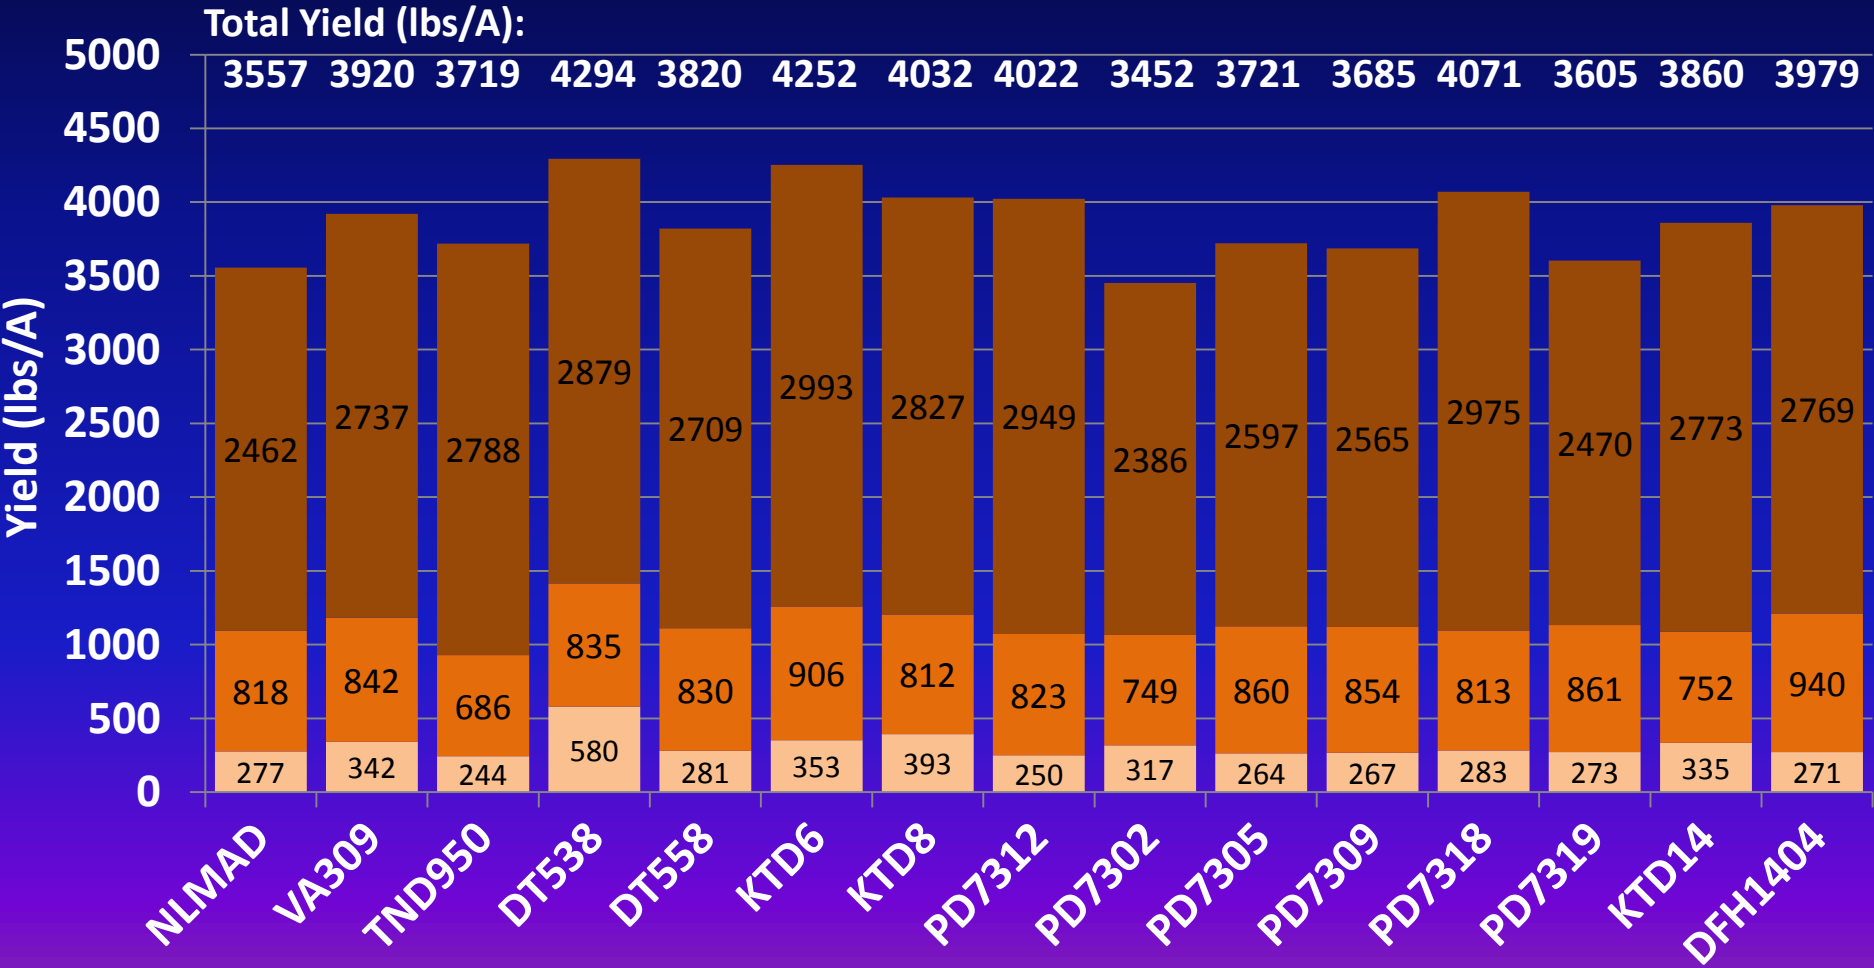

2014 Dark-Fired Commercial Variety Trial

UKREC – Princeton KY

- Trial set June 2
 - 40" x 32" = 4900 plants/A
- 2-row plots, 40 ft. long
- 4 replications
- Harvested late September
- 3 firings
- 15 Variety entries:
 - NL Madole LC
 - VA 309
 - TN D950
 - DT 538LC
 - DT 558LC
 - KT D6LC
 - KT D8LC
 - PD 7312LC
 - PD 7302LC
 - PD 7305LC
 - PD 7309LC
 - PD 7318LC
 - PD 7319LC
 - KT D14LC
 - DFH 1404 (experimental)

2014 Dark-Fired Commercial Variety Trial

UKREC – Princeton KY - Yield

LSD (0.10) = 161 160 374 435 (total)
 Lug Second Leaf

Average total yield for trial = 3866 lbs/A

2014 Dark-Fired Commercial Variety Trial

UKREC – Princeton KY – Quality Grade Index

LSD (0.10) = 9.2
■ Quality Grade Index

Average grade index for trial = 68.5