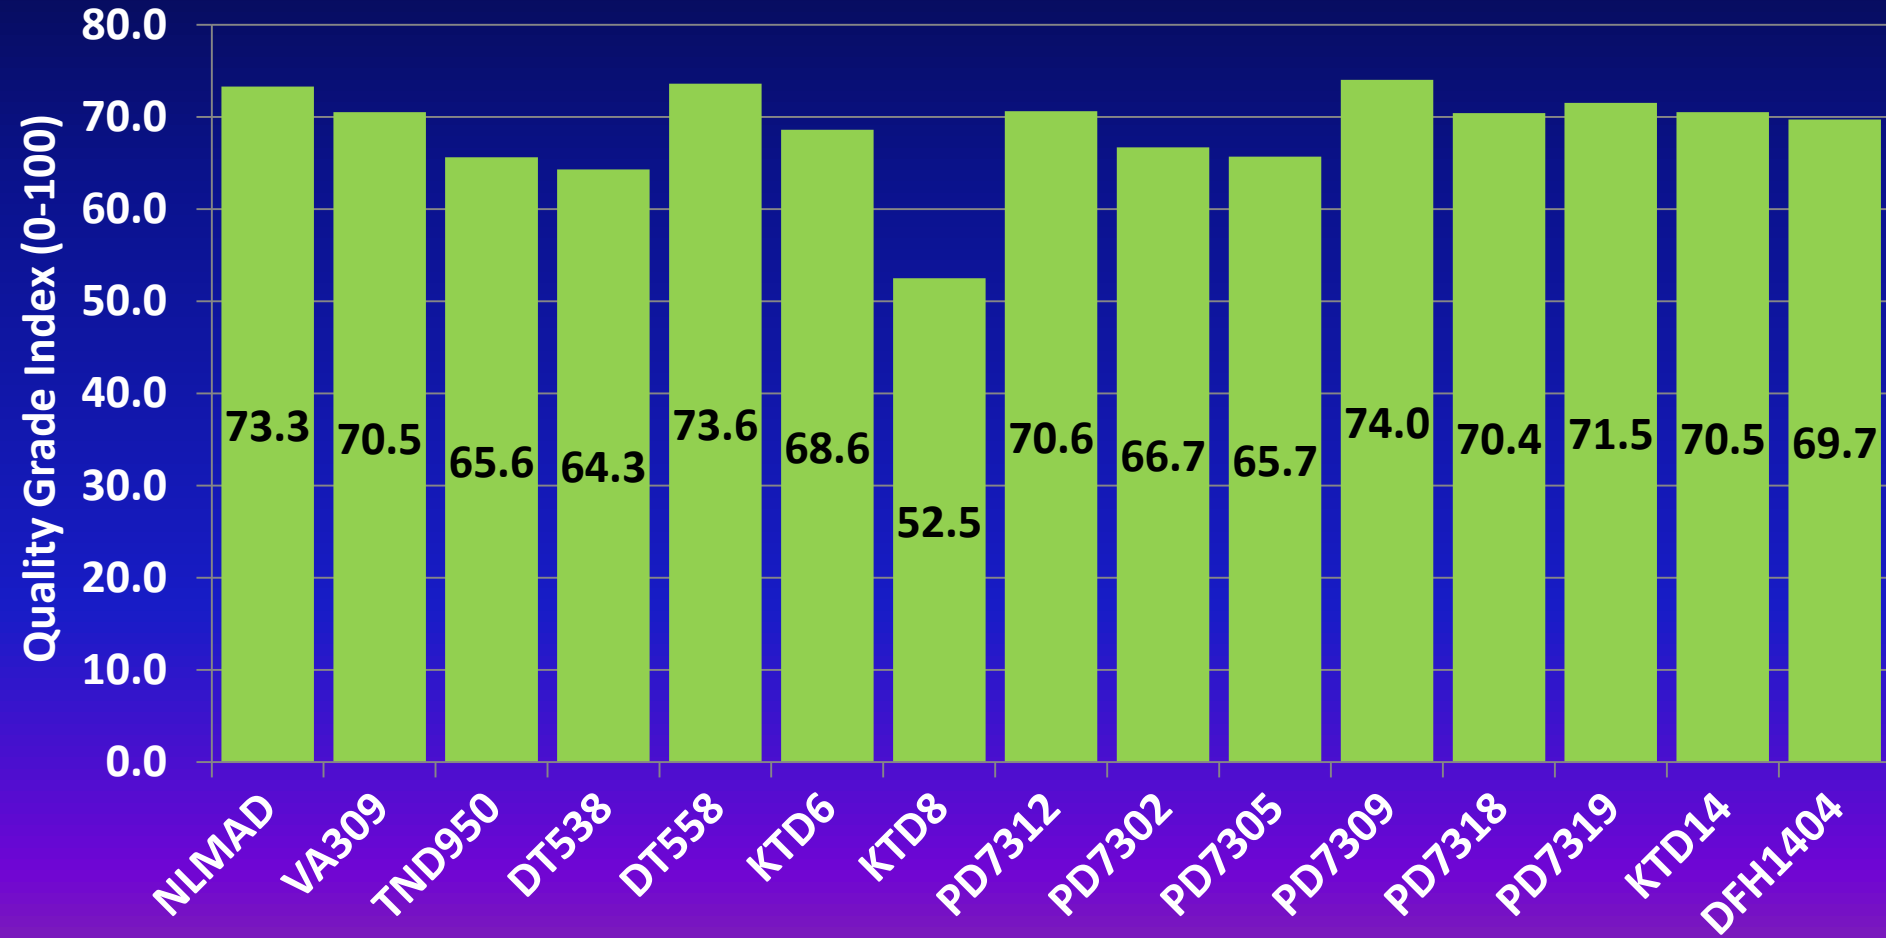

2014 Dark-Fired Commercial Variety Trial

UKREC – Princeton KY

- Trial set June 2
 - 40" x 32" = 4900 plants/A
- 2-row plots, 40 ft. long
- 4 replications
- Harvested late September
- 3 firings
- 15 Variety entries:
 - NL Madole LC
 - VA 309
 - TN D950
 - DT 538LC
 - DT 558LC
 - KT D6LC
 - KT D8LC
 - PD 7312LC
 - PD 7302LC
 - PD 7305LC
 - PD 7309LC
 - PD 7318LC
 - PD 7319LC
 - KT D14LC
 - DFH 1404 (experimental)

2014 Dark-Fired Commercial Variety Trial

UKREC – Princeton KY - Yield

LSD (0.10) = 161 160 374 435 (total)
 Lug Second Leaf

Average total yield for trial = 3866 lbs/A

2014 Dark-Fired Commercial Variety Trial

UKREC – Princeton KY – Quality Grade Index

LSD (0.10) = 9.2
■ Quality Grade Index

Average grade index for trial = 68.5