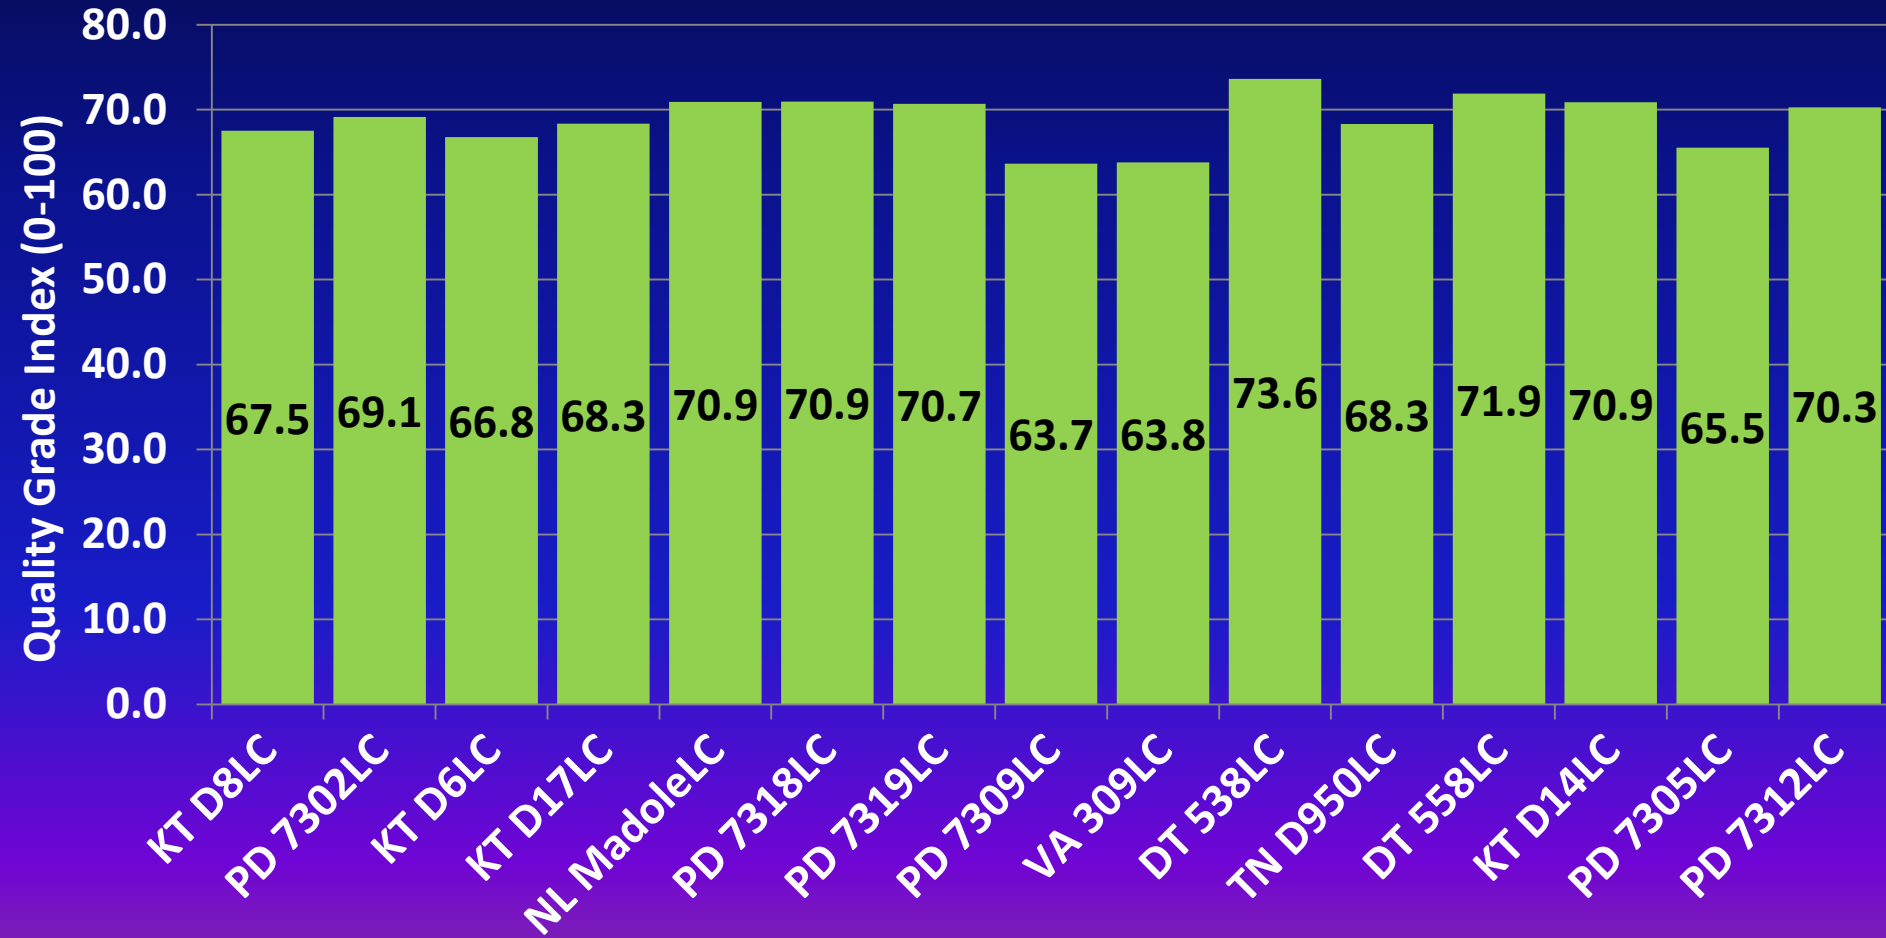

2017 Dark-Fired Commercial Variety Trial

Murray - Yield

Average total yield for trial = 2626 lbs/A

2017 Dark-Fired Commercial Variety Trial

Murray – Quality Grade Index

LSD (0.10) = 9.7
■ Quality Grade Index

Average grade index for trial = 68.8