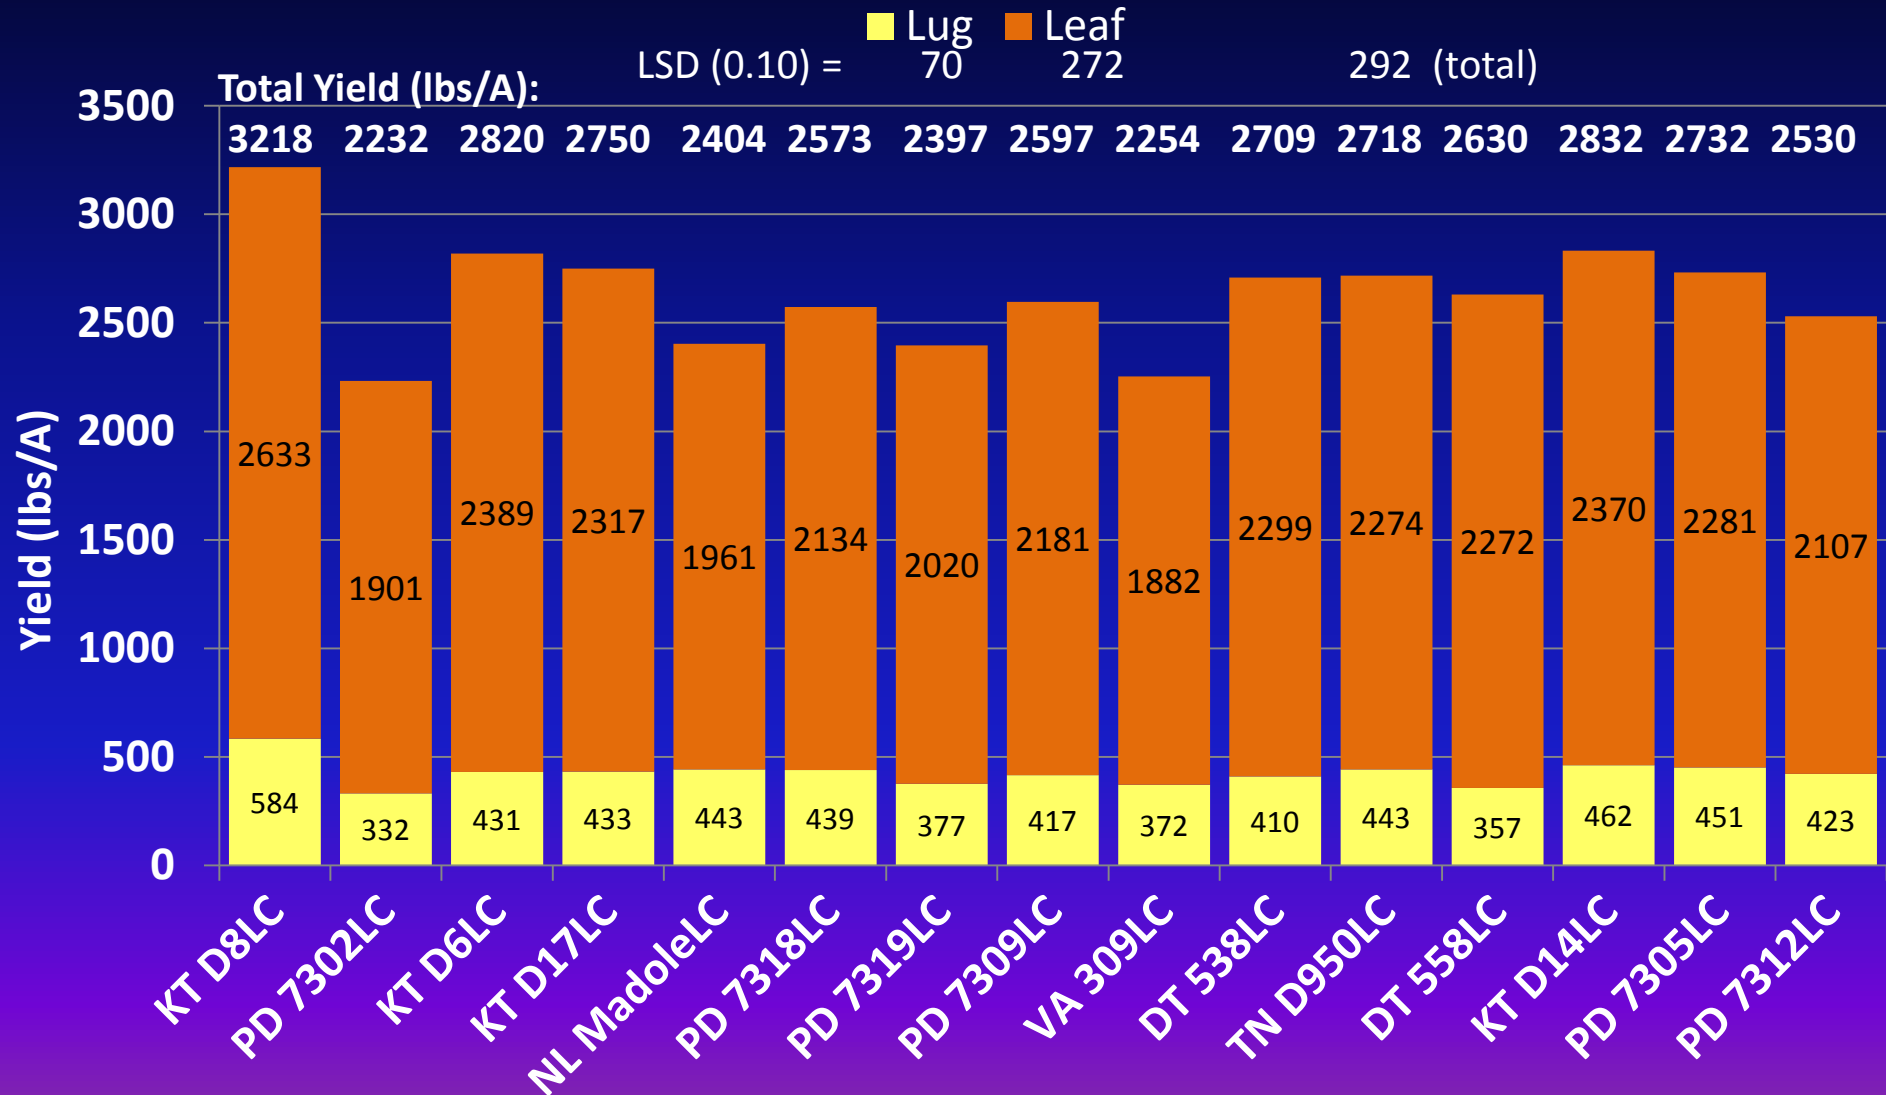

2017 Dark-Fired Commercial Variety Trial

Murray - Yield

Average total yield for trial = 2626 lbs/A

2017 Dark-Fired Commercial Variety Trial

Murray – Quality Grade Index

LSD (0.10) = 9.7
■ Quality Grade Index

Average grade index for trial = 68.8