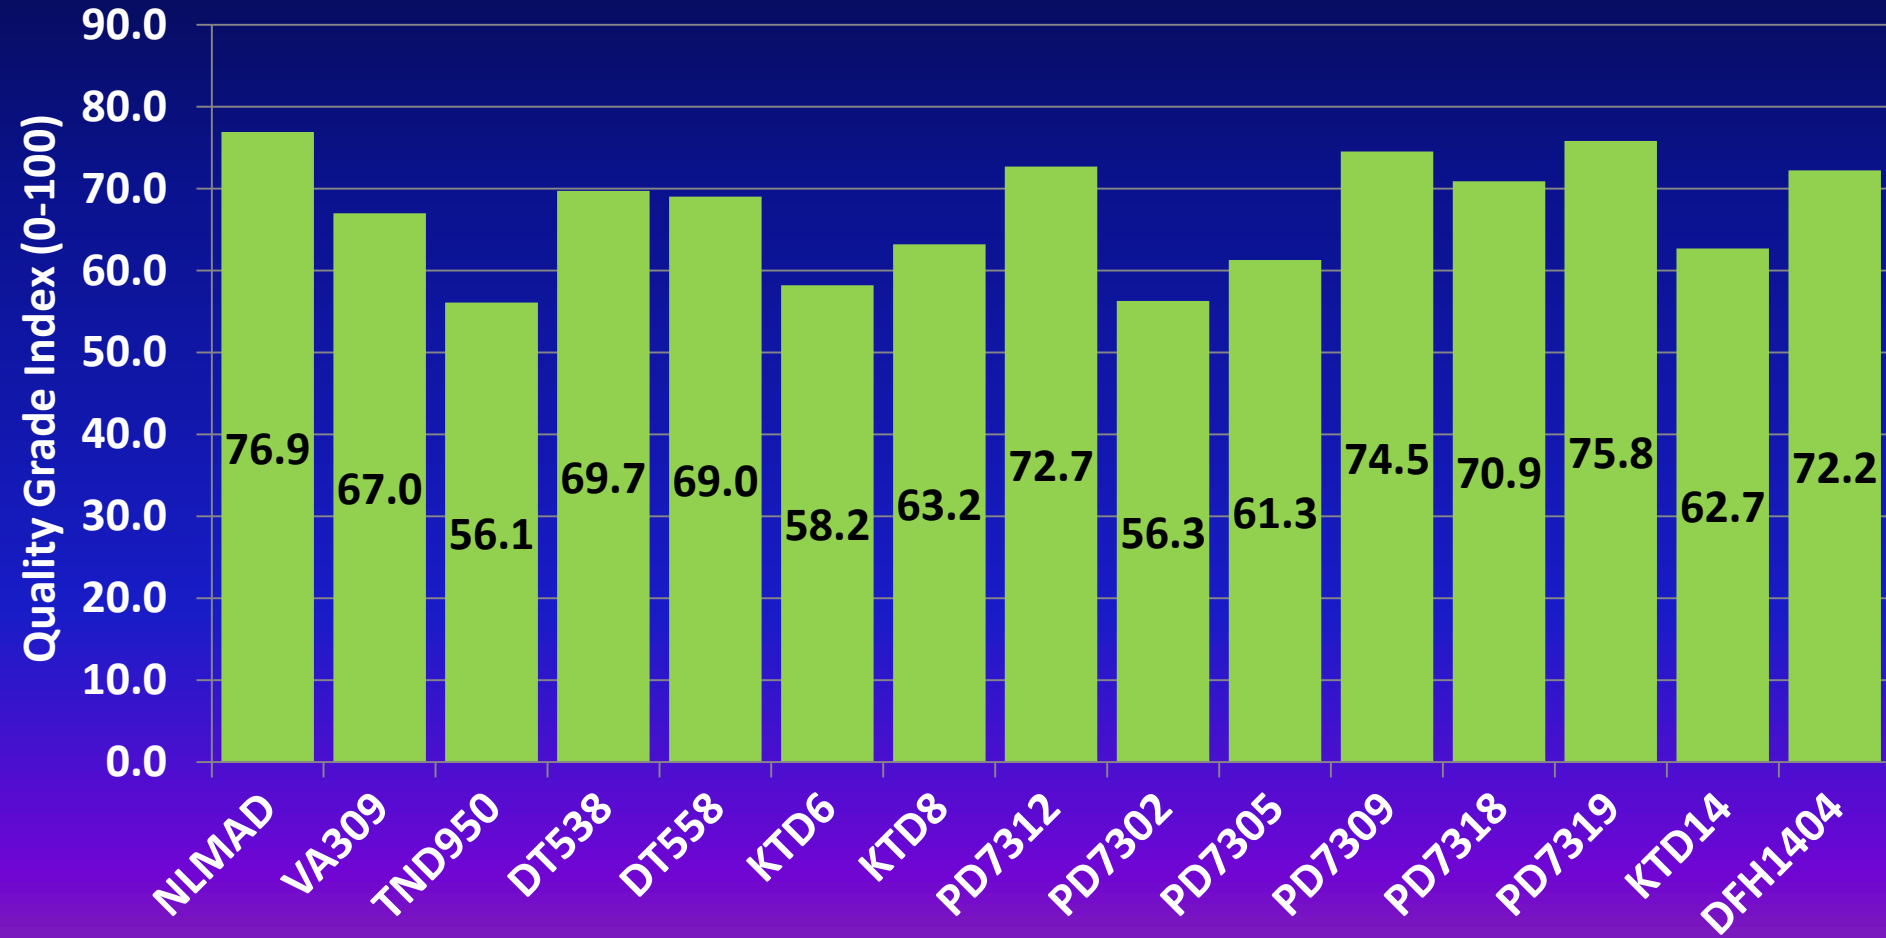

2014 Dark-Fired Commercial Variety Trial

MSU West Farm – Murray KY - Yield

LSD (0.10) = 60 124 203 272 (total)
 Lug Second Leaf

Average total yield for trial = 3121 lbs/A

2014 Dark-Fired Commercial Variety Trial

MSU West Farm – Murray KY – Quality Grade Index

LSD (0.10) = 7.4
■ Quality Grade Index

Average grade index for trial = 67.1