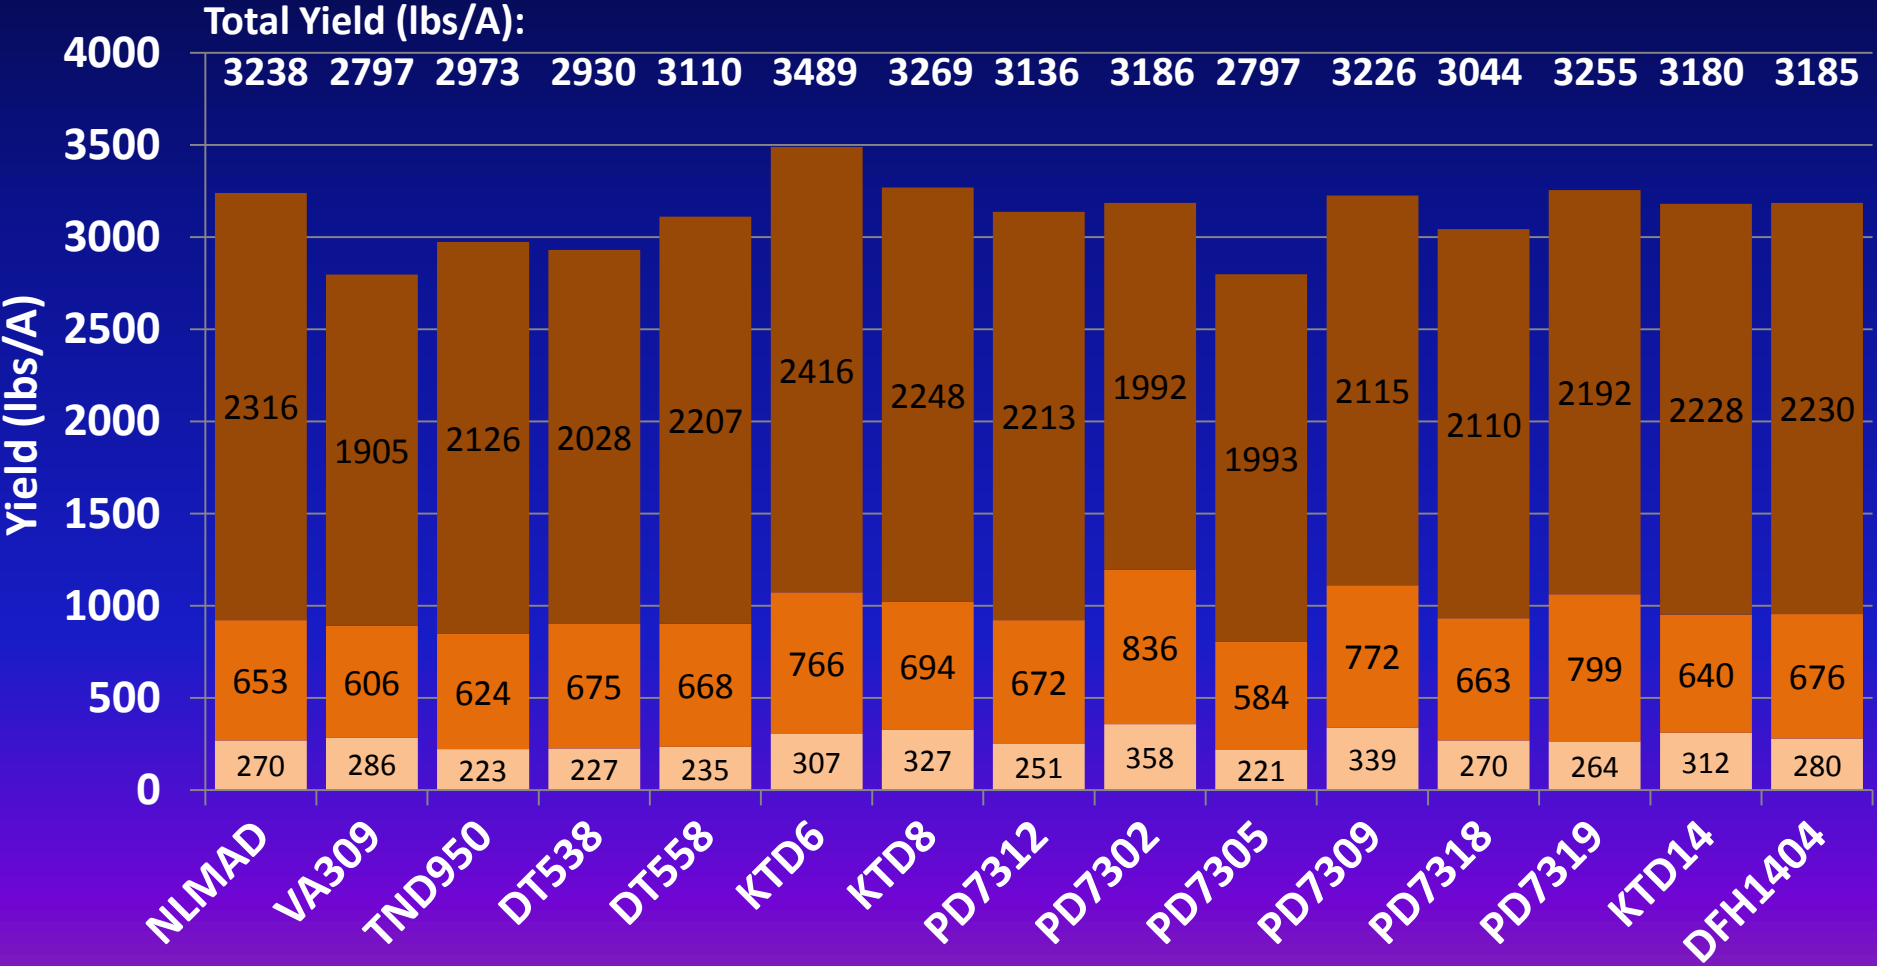

2014 Dark-Fired Commercial Variety Trial

MSU West Farm – Murray KY - Yield

LSD (0.10) = 60 124 203 272 (total)
 Lug Second Leaf

Average total yield for trial = 3121 lbs/A

2014 Dark-Fired Commercial Variety Trial

MSU West Farm – Murray KY – Quality Grade Index

LSD (0.10) = 7.4
■ Quality Grade Index

Average grade index for trial = 67.1