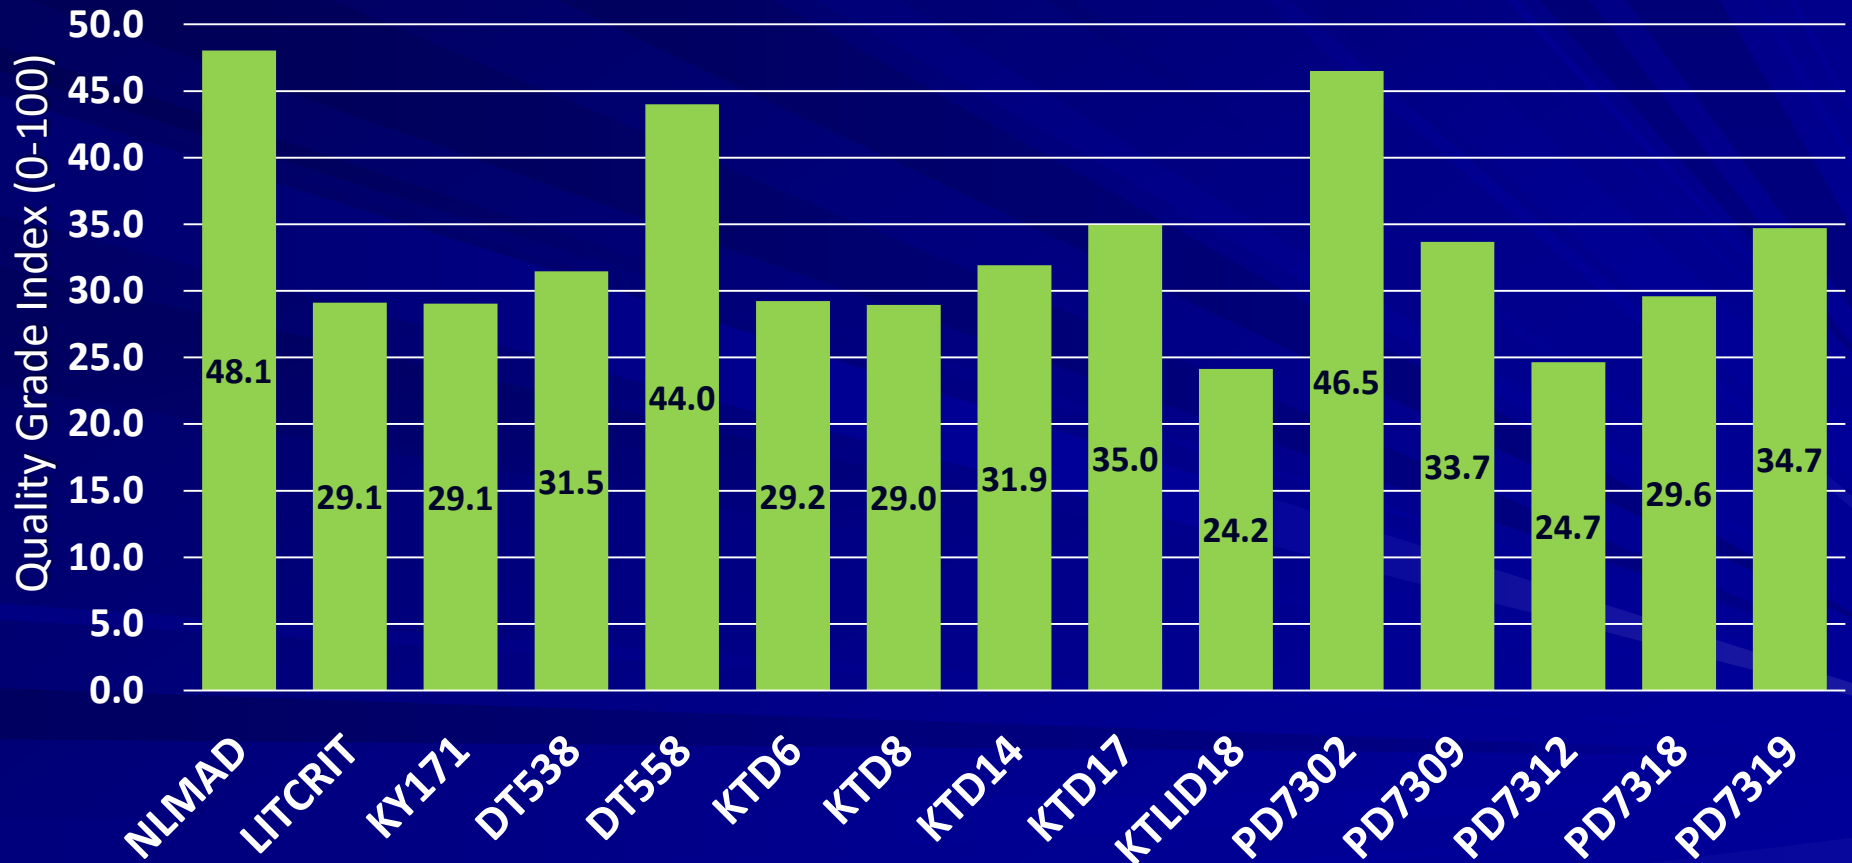

2018 Dark Air-Cured Variety Trial

UKREC – Princeton KY

- Trial set June 3
 - 40" x 32" = 4900 plants/A
- Harvested September 10
- 15 Variety entries:
 - NL Madole
 - Little Crittenden
 - KY 171
 - DT 538
 - DT 558
 - KT D6
 - KT D8
 - KT D14
 - KT D17
 - KT LI D18 (reduced nicotine variety)
 - PD 7302
 - PD 7309
 - PD 7312
 - PD 7318
 - PD 7319

2018 Dark Air-Cured Variety Trial

UKREC – Princeton KY

LSD_{0.10} = 46 308 327 (total)
■ Lug ■ Leaf

Total Yield (lbs/A):

2633 2850 3025 3087 3120 3186 3314 2962 2913 3500 2568 3149 2977 2930 2865

Average Total Yield (lbs/A) = 3005

2018 Dark Air-Cured Variety Trial

UKREC – Princeton KY

LSD_{0.10} = 14.9

■ Quality Grade Index

Average Quality Grade Index = 33.3