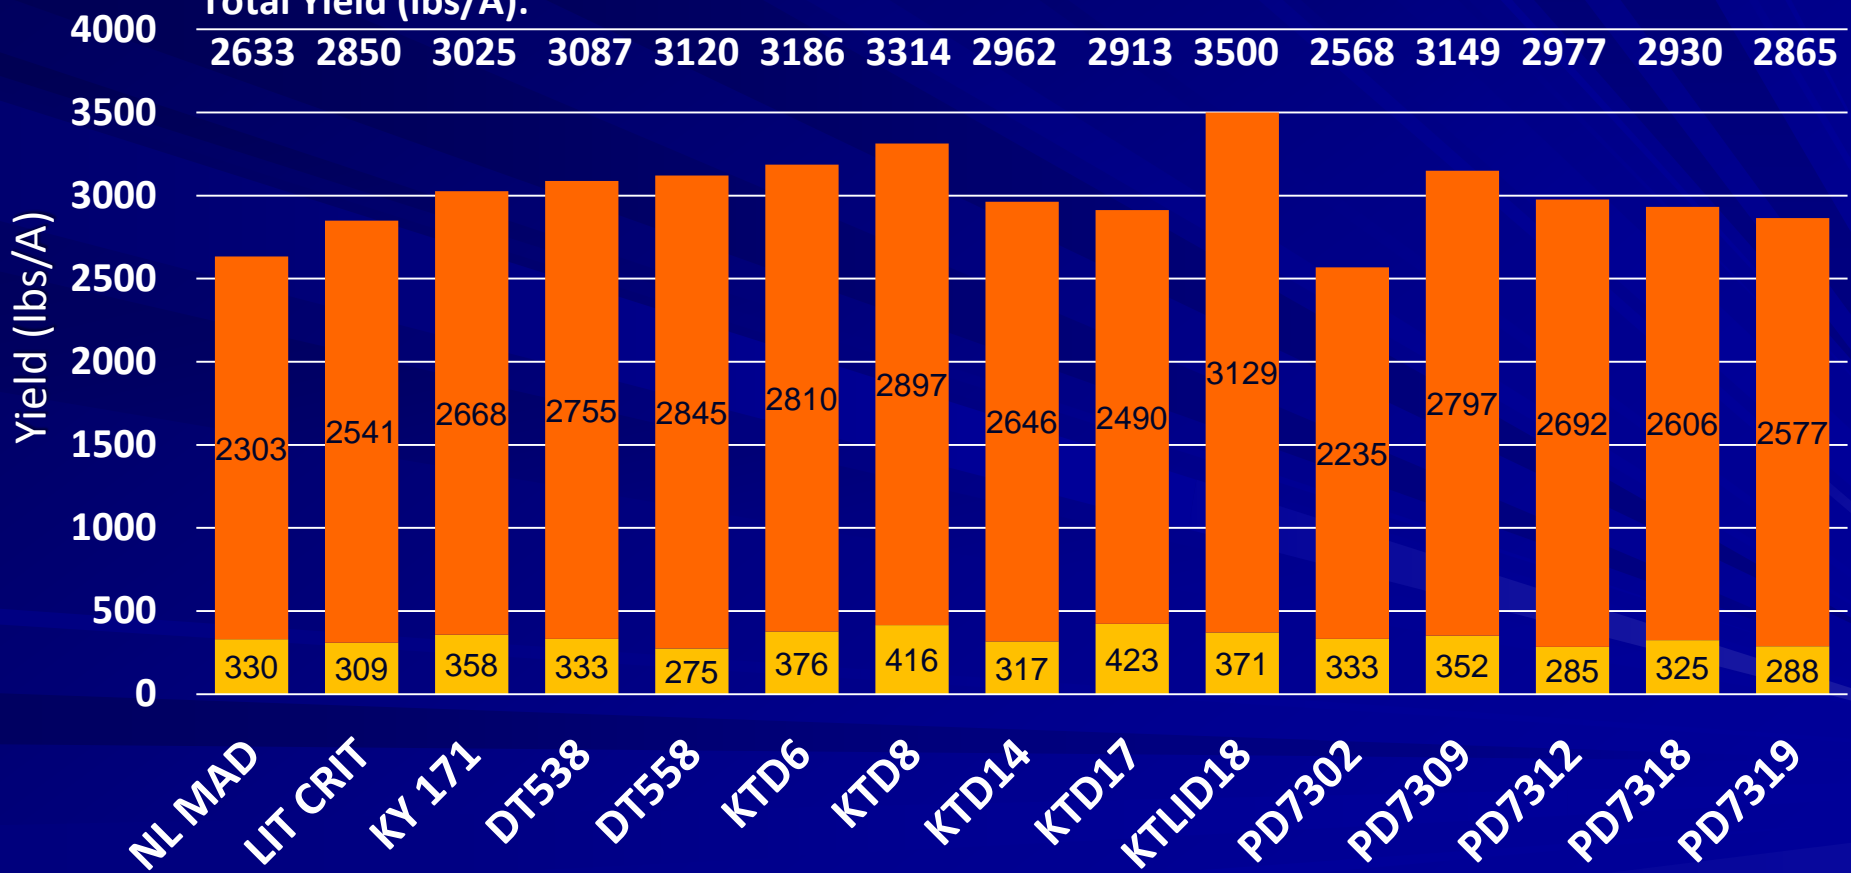

2018 Dark Air-Cured Variety Trial

UKREC – Princeton KY

- Trial set June 3
 - 40" x 32" = 4900 plants/A
- Harvested September 10
- 15 Variety entries:
 - NL Madole
 - Little Crittenden
 - KY 171
 - DT 538
 - DT 558
 - KT D6
 - KT D8
 - KT D14
 - KT D17
 - KT LI D18 (reduced nicotine variety)
 - PD 7302
 - PD 7309
 - PD 7312
 - PD 7318
 - PD 7319

2018 Dark Air-Cured Variety Trial

UKREC – Princeton KY

LSD_{0.10} = 46 308 327 (total)
■ Lug ■ Leaf

Total Yield (lbs/A):

2633 2850 3025 3087 3120 3186 3314 2962 2913 3500 2568 3149 2977 2930 2865

Average Total Yield (lbs/A) = 3005

2018 Dark Air-Cured Variety Trial

UKREC – Princeton KY

LSD_{0.10} = 14.9

■ Quality Grade Index

Average Quality Grade Index = 33.3