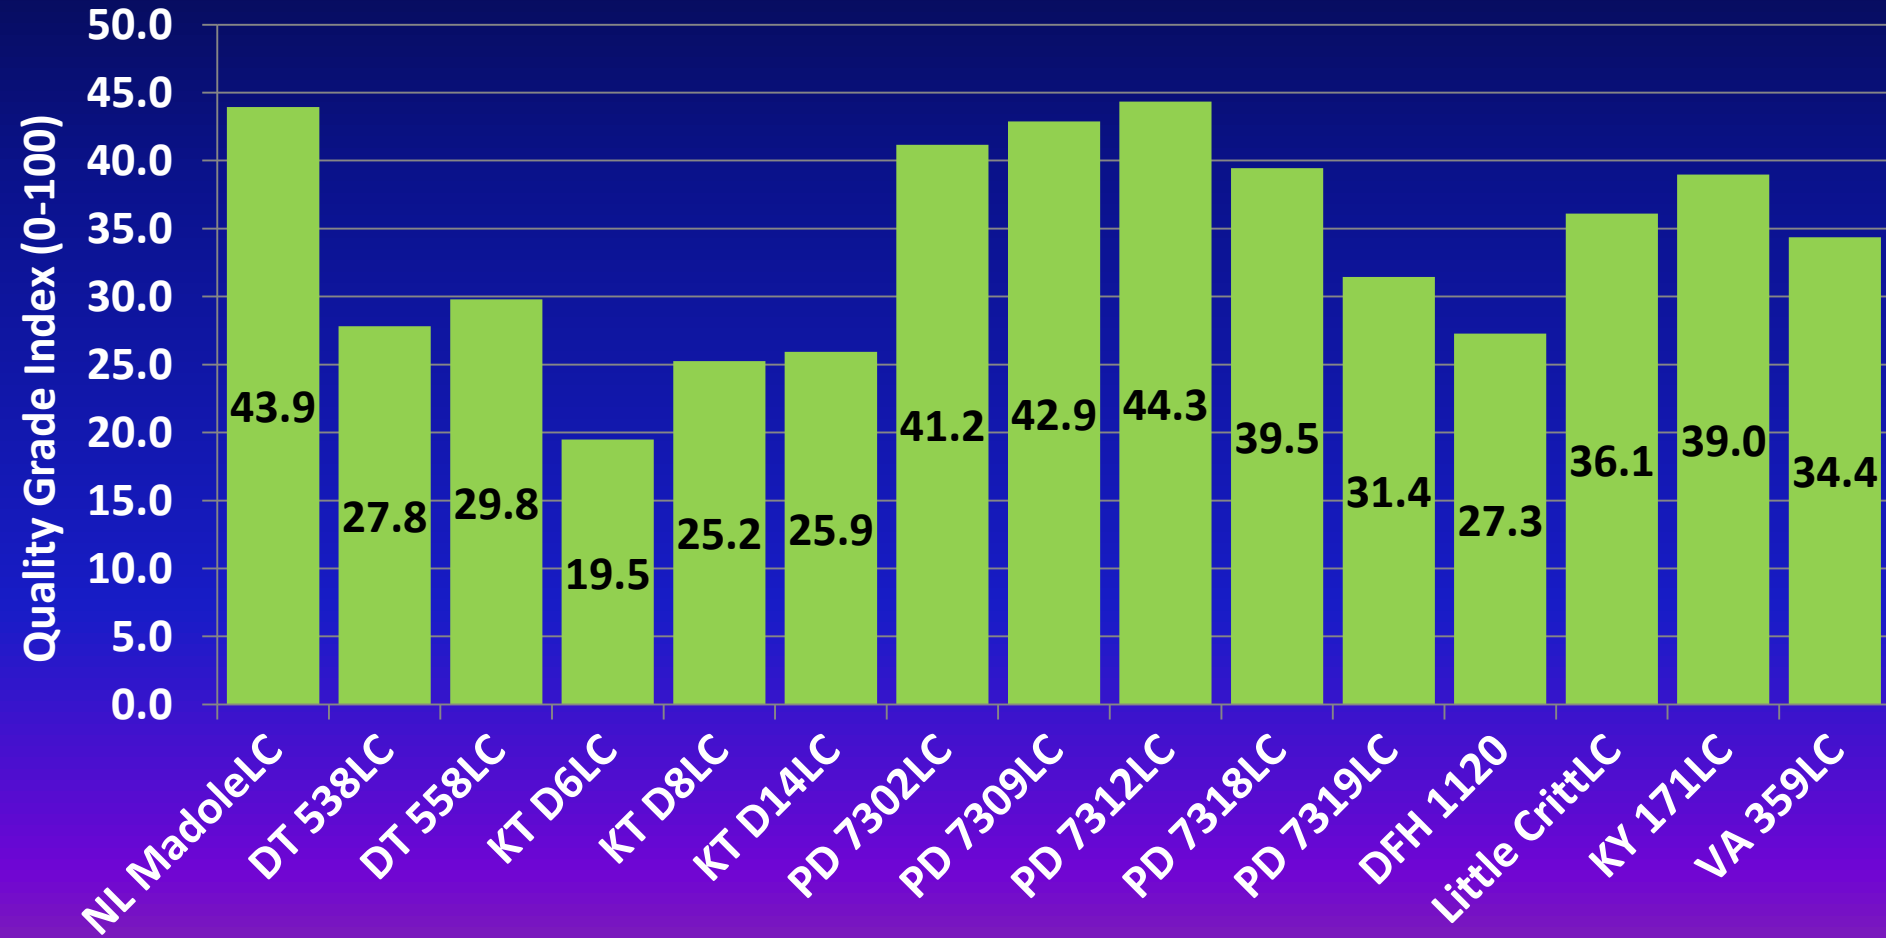

2016 Dark Air-Cured Commercial Variety Trial

UKREC PRINCETON, KY

- Trial set May 31
 - 40" x 32" = 4900 plants/A
- 2-row plots, 40 ft. long
- 4 replications
- Harvested September 12
- 15 Variety entries:
 - NL Madole LC
 - DT 538LC
 - DT 558LC
 - KT D6LC
 - KT D8LC
 - KT D14LC
 - PD 7302LC
 - PD 7309LC
 - PD 7312LC
 - PD 7318LC
 - PD 7319LC
 - DFH 1120 (experimental)
 - Little Critt LC
 - KY 171LC
 - VA 359LC

2016 Dark Air-Cured Commercial Variety Trial

YIELD - UKREC PRINCETON, KY

LSD (0.10) = 74 201 230 (total)
■ Lug ■ LEAF

Total Yield (lbs/A):

Average total yield for trial = 2512 lbs/A

2016 Dark Air-Cured Commercial Variety Trial

QUALITY GRADE INDEX - UKREC PRINCETON, KY

LSD (0.10) = 10.4

■ Quality Grade Index

Average grade index for trial = 33.9