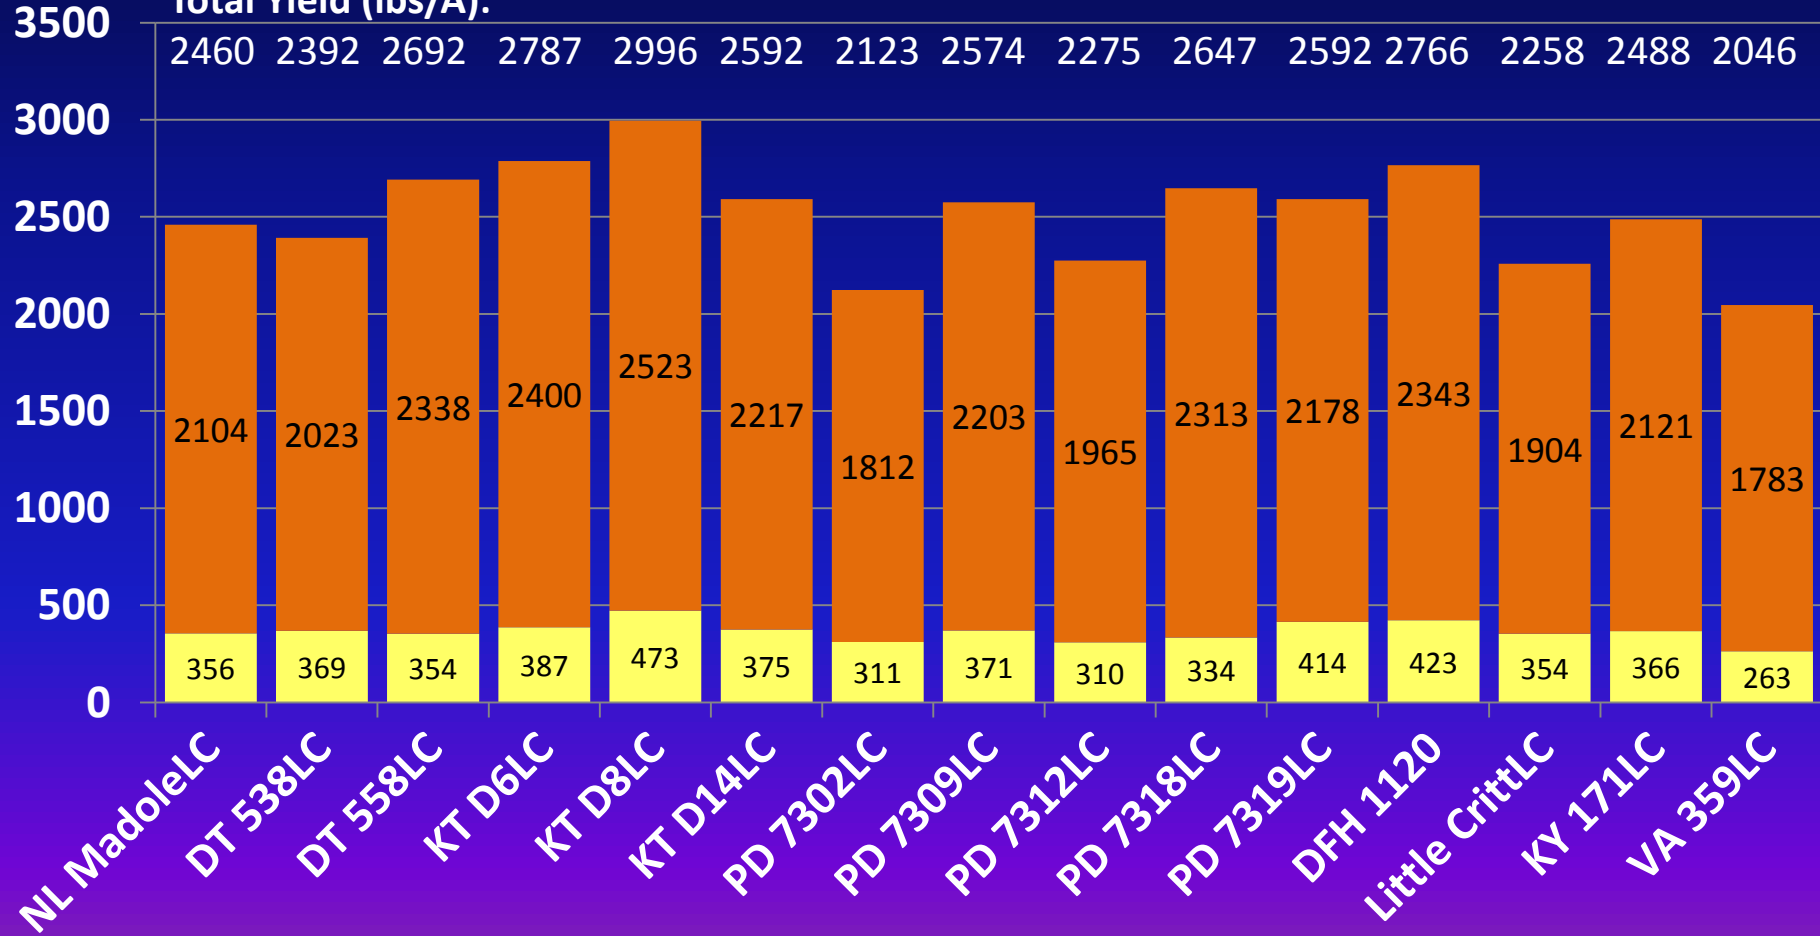

2016 Dark Air-Cured Commercial Variety Trial

UKREC PRINCETON, KY

- Trial set May 31
 - 40" x 32" = 4900 plants/A
- 2-row plots, 40 ft. long
- 4 replications
- Harvested September 12
- 15 Variety entries:
 - NL Madole LC
 - DT 538LC
 - DT 558LC
 - KT D6LC
 - KT D8LC
 - KT D14LC
 - PD 7302LC
 - PD 7309LC
 - PD 7312LC
 - PD 7318LC
 - PD 7319LC
 - DFH 1120 (experimental)
 - Little Critt LC
 - KY 171LC
 - VA 359LC

2016 Dark Air-Cured Commercial Variety Trial

YIELD - UKREC PRINCETON, KY

LSD (0.10) = 74 201 230 (total)
■ Lug ■ LEAF

Total Yield (lbs/A):

Average total yield for trial = 2512 lbs/A

2016 Dark Air-Cured Commercial Variety Trial

QUALITY GRADE INDEX - UKREC PRINCETON, KY

LSD (0.10) = 10.4

■ Quality Grade Index

Average grade index for trial = 33.9