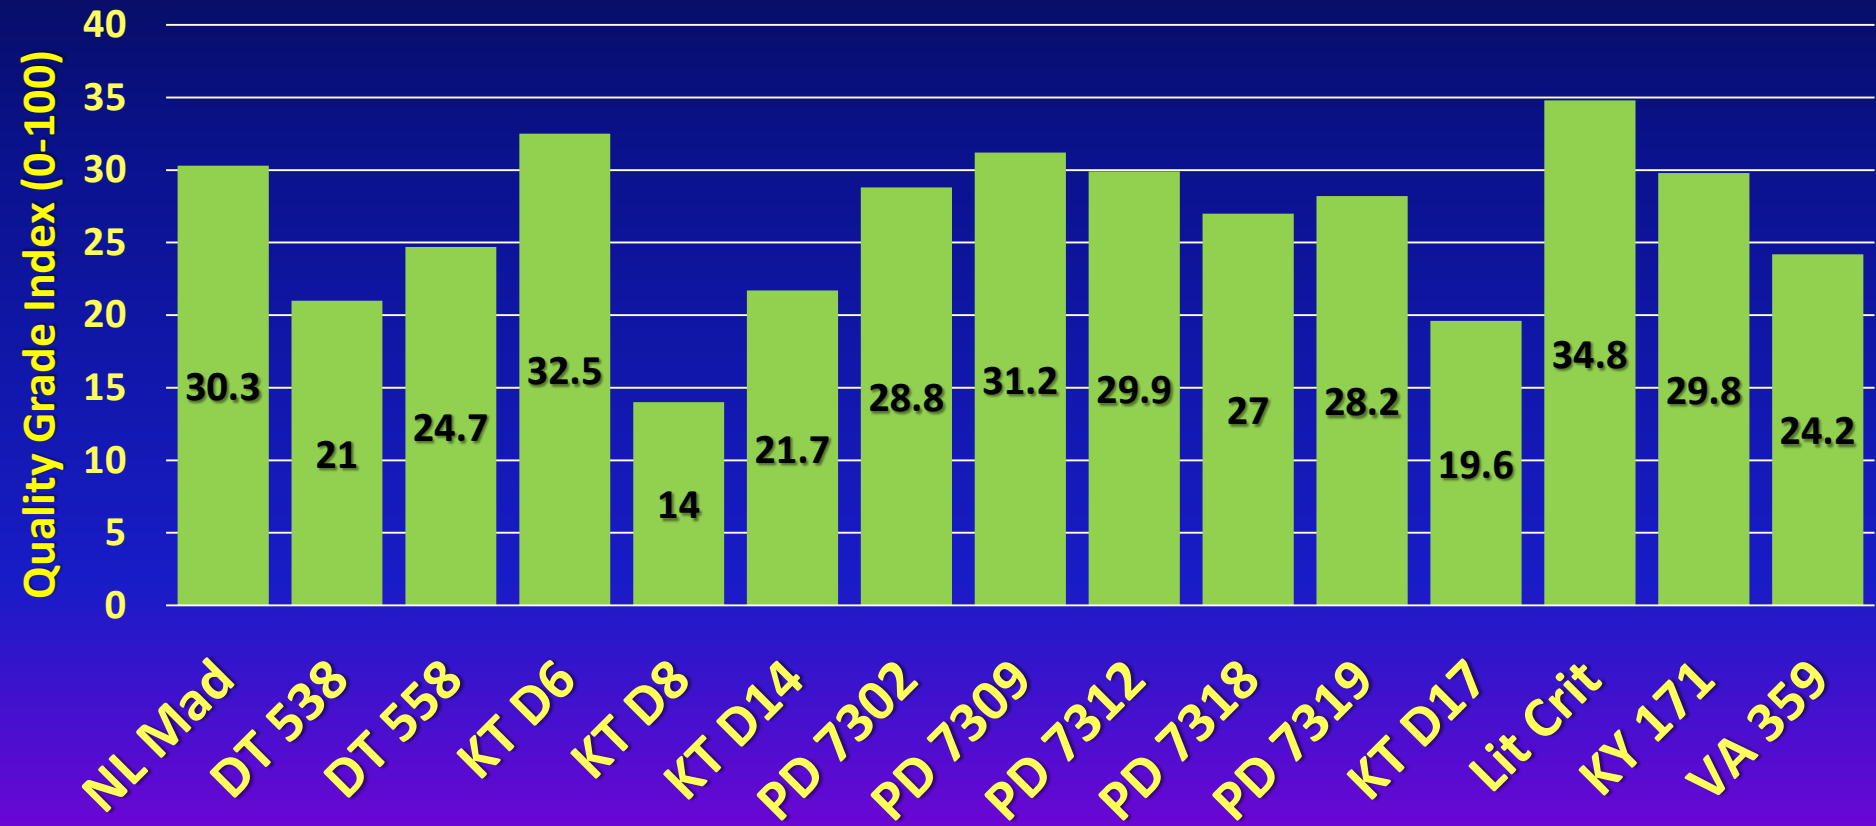

# 2017 Dark Air-Cured Variety Trial HRREC – Springfield TN – Total Yield

LSD<sub>0.10</sub> = 201  
■ Total Yield

Average total yield = 2463 lbs/A

# 2017 Dark Air-Cured Variety Trial

## HRREC – Springfield TN – Quality Grade Index

LSD<sub>0.10</sub> = 6.7

■ Quality Grade Index

Average Quality Grade Index = 26.5