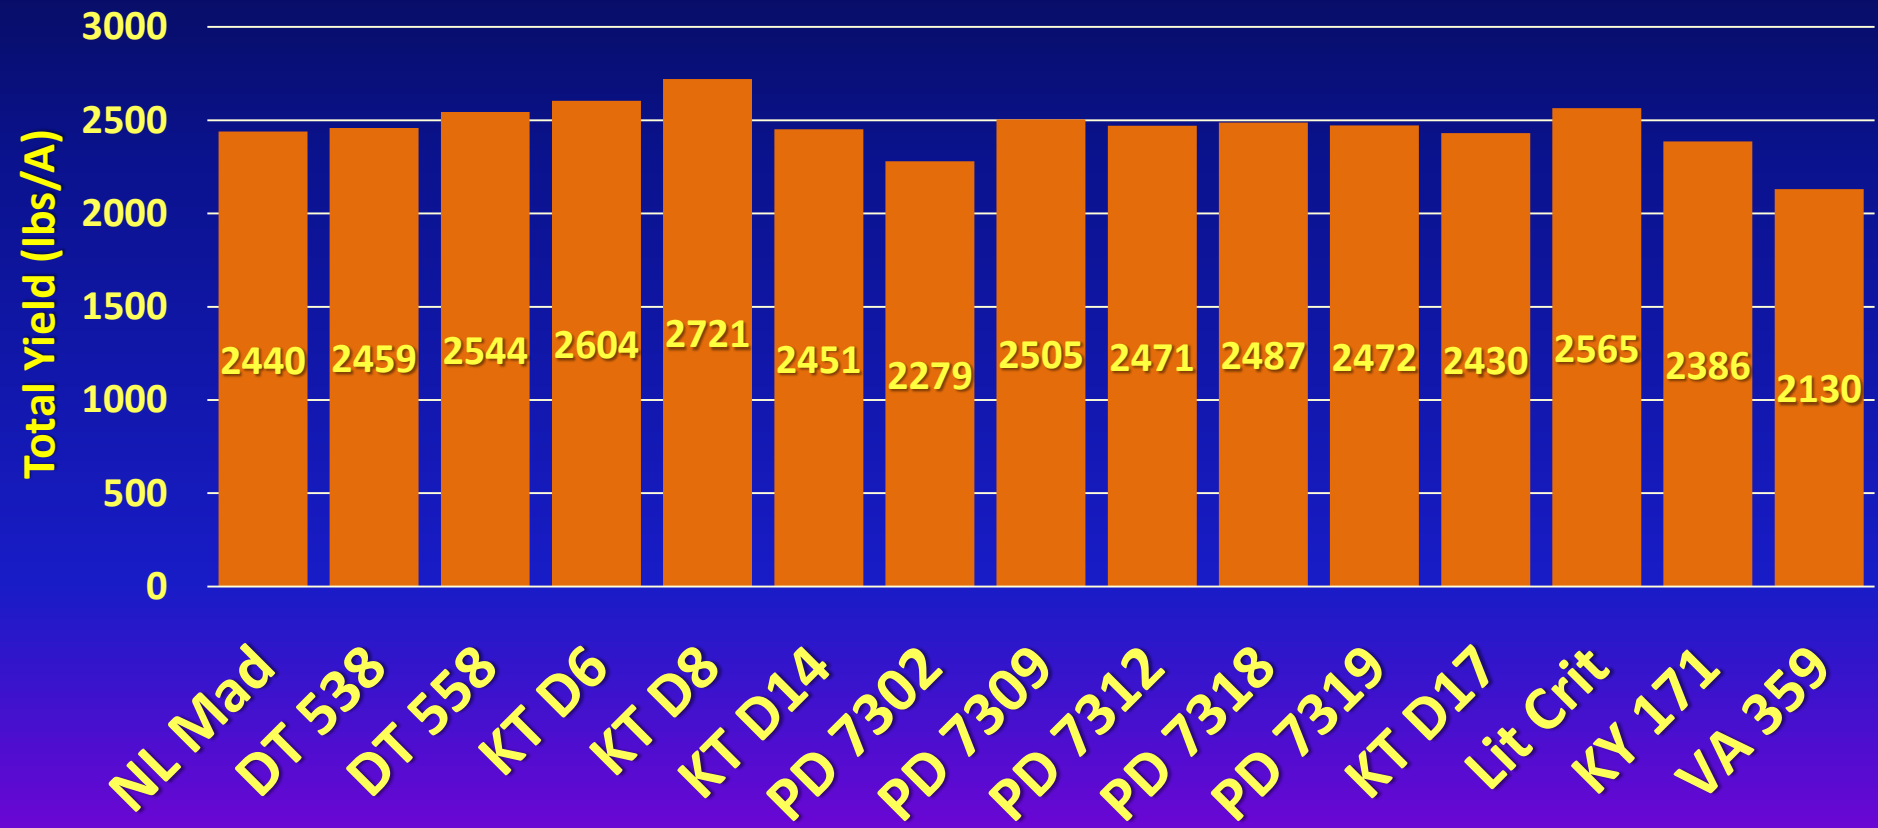

# 2017 Dark Air-Cured Variety Trial HRREC – Springfield TN – Total Yield

LSD<sub>0.10</sub> = 201  
■ Total Yield

Average total yield = 2463 lbs/A

# 2017 Dark Air-Cured Variety Trial

## HRREC – Springfield TN – Quality Grade Index

LSD<sub>0.10</sub> = 6.7

■ Quality Grade Index

Average Quality Grade Index = 26.5