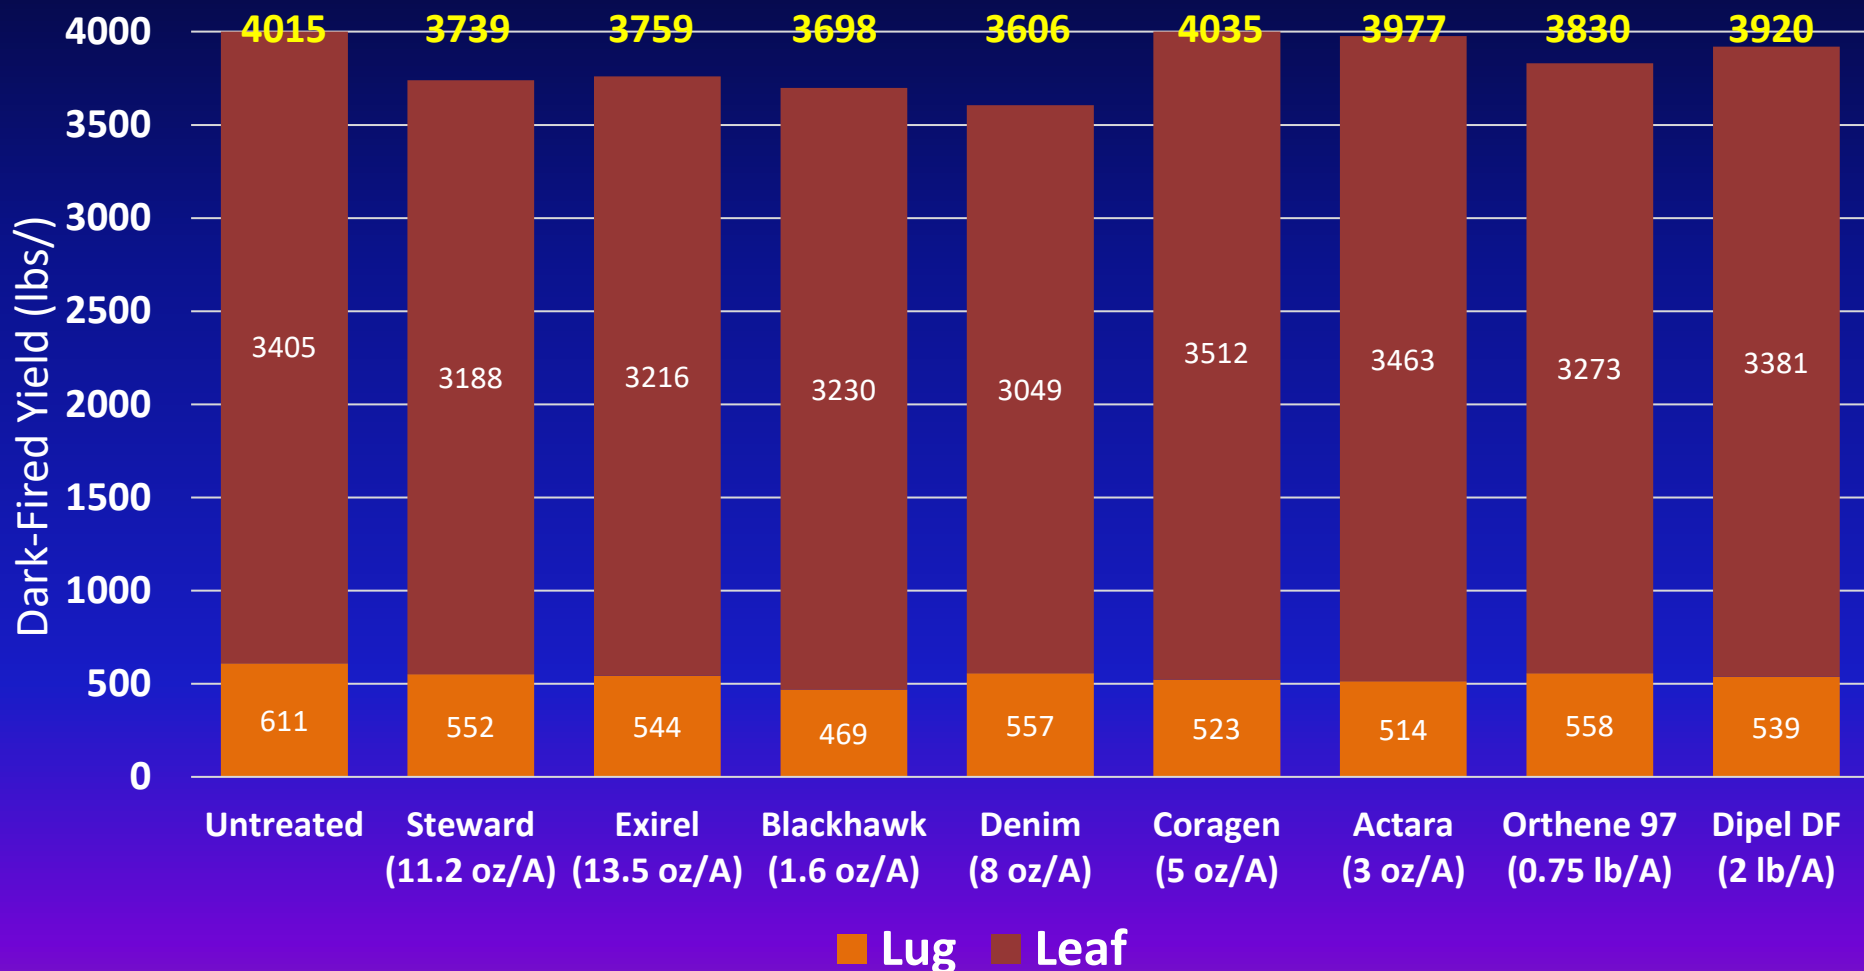

## Murray, KY - 2022

Fleabeetle counts per 6 plants – Late Season Rating (September 6, 6 days after treatment)

\*Steward, Exirel, and Coragen had statistically lower fleabeetle counts than all other treatments.  
All insecticides applied as foliar spray.

# Tobacco Fleabeetle and Worm Control Trial

### Dark-Fired Yield (lbs/A)

\*Steward, Exirel, and Coragen had statistically lower fleabeetle counts than all other treatments.