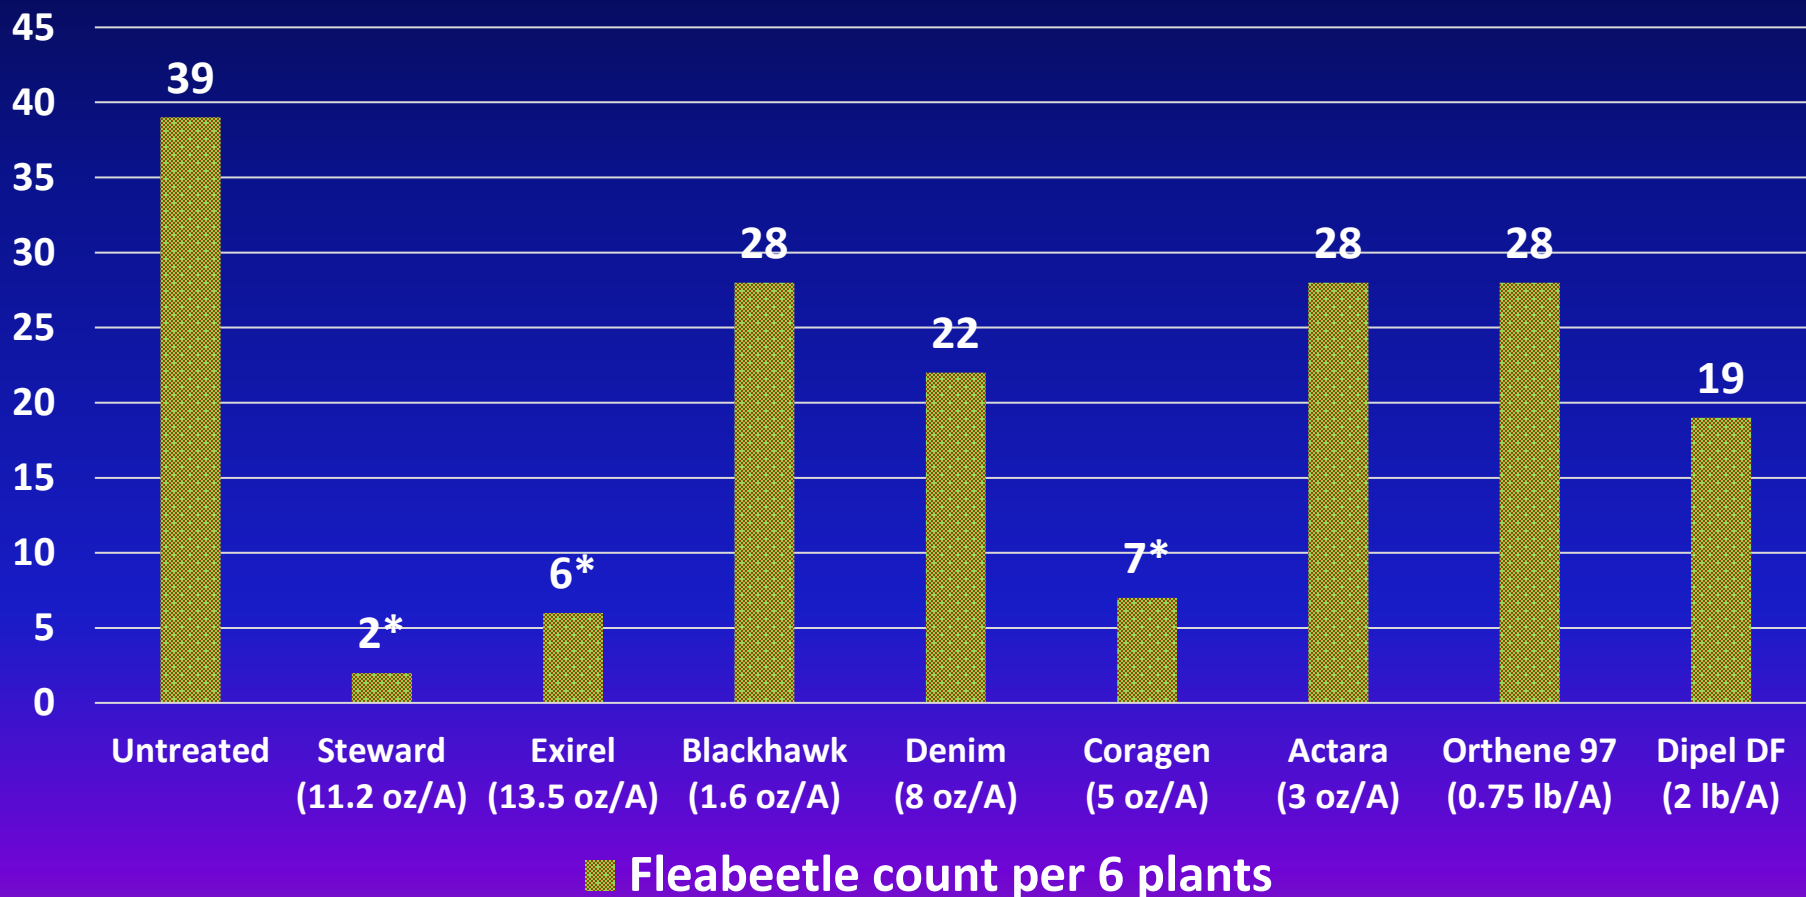

# Tobacco Fleabeetle and Worm Control Trial

## Murray, KY - 2022

Fleabeetle counts per 6 plants – Late Season Rating (September 6, 6 days after treatment)

\*Steward, Exirel, and Coragen had statistically lower fleabeetle counts than all other treatments.  
All insecticides applied as foliar spray.