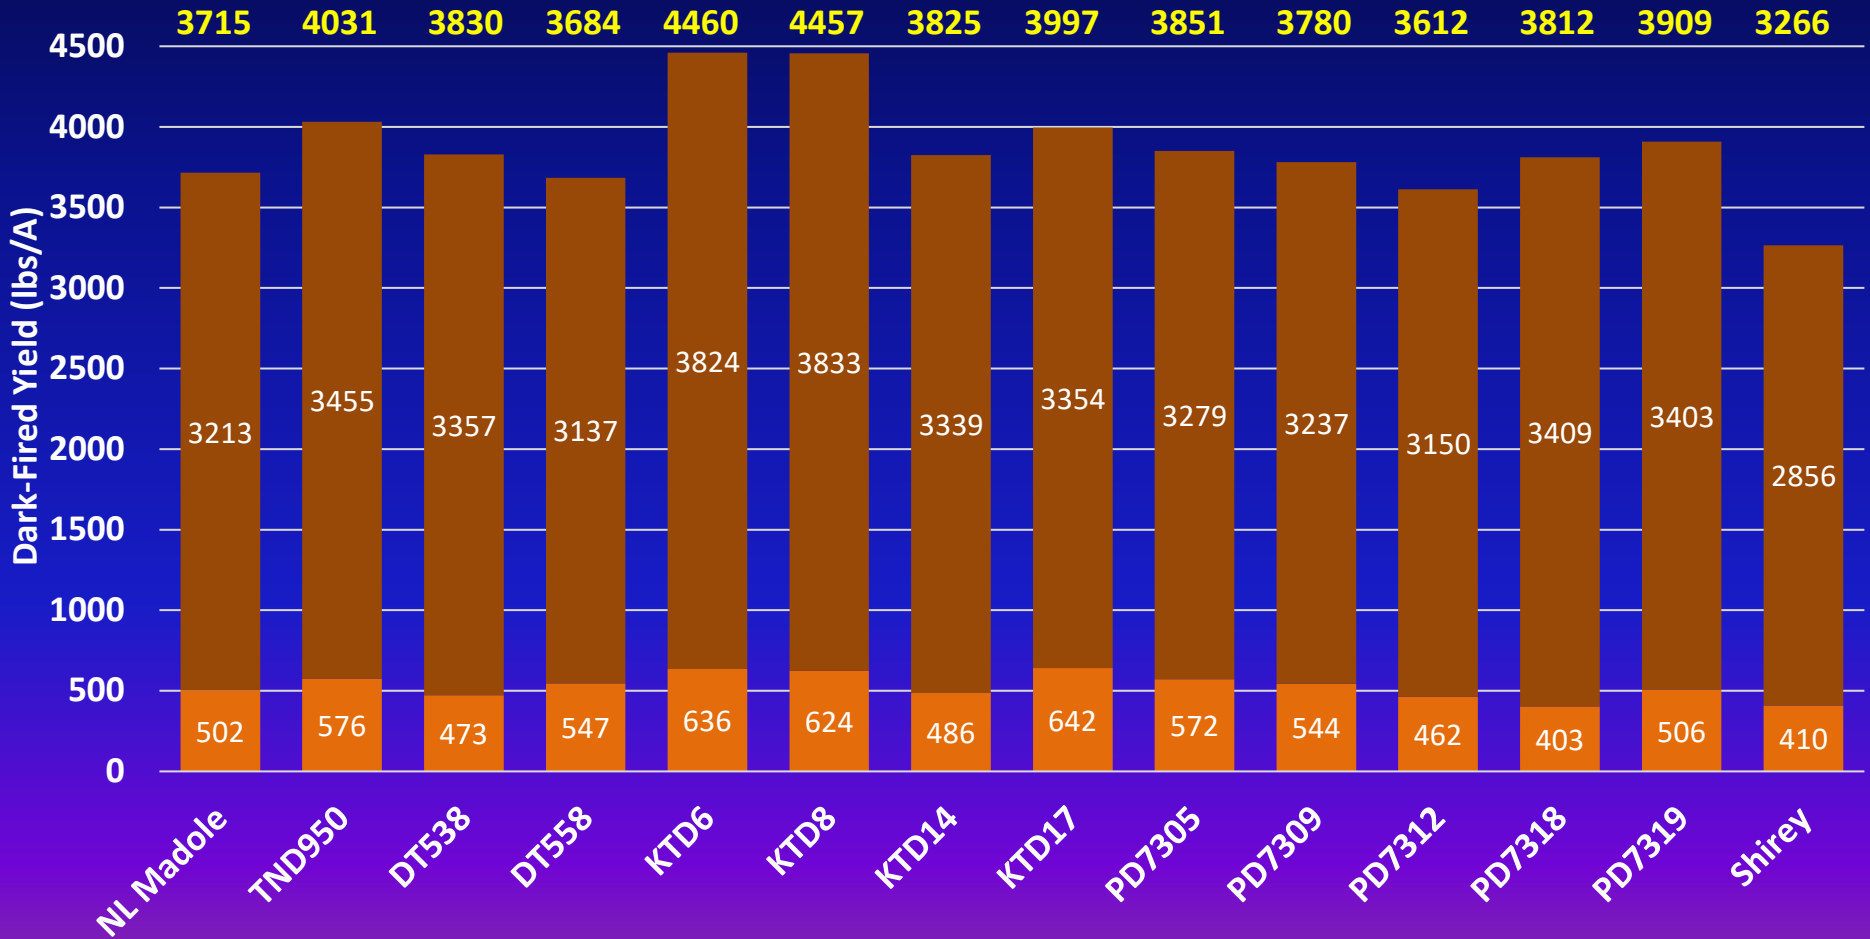

2022 Dark-Fired Commercial Variety Trial

Murray, KY

LSD_{0.10} = 90 200 223 (Total)
■ Lug ■ Leaf

2022 Dark-Fired Commercial Variety Trial

Murray, KY

LSD_{0.10} = 12.9

■ Quality Grade Index