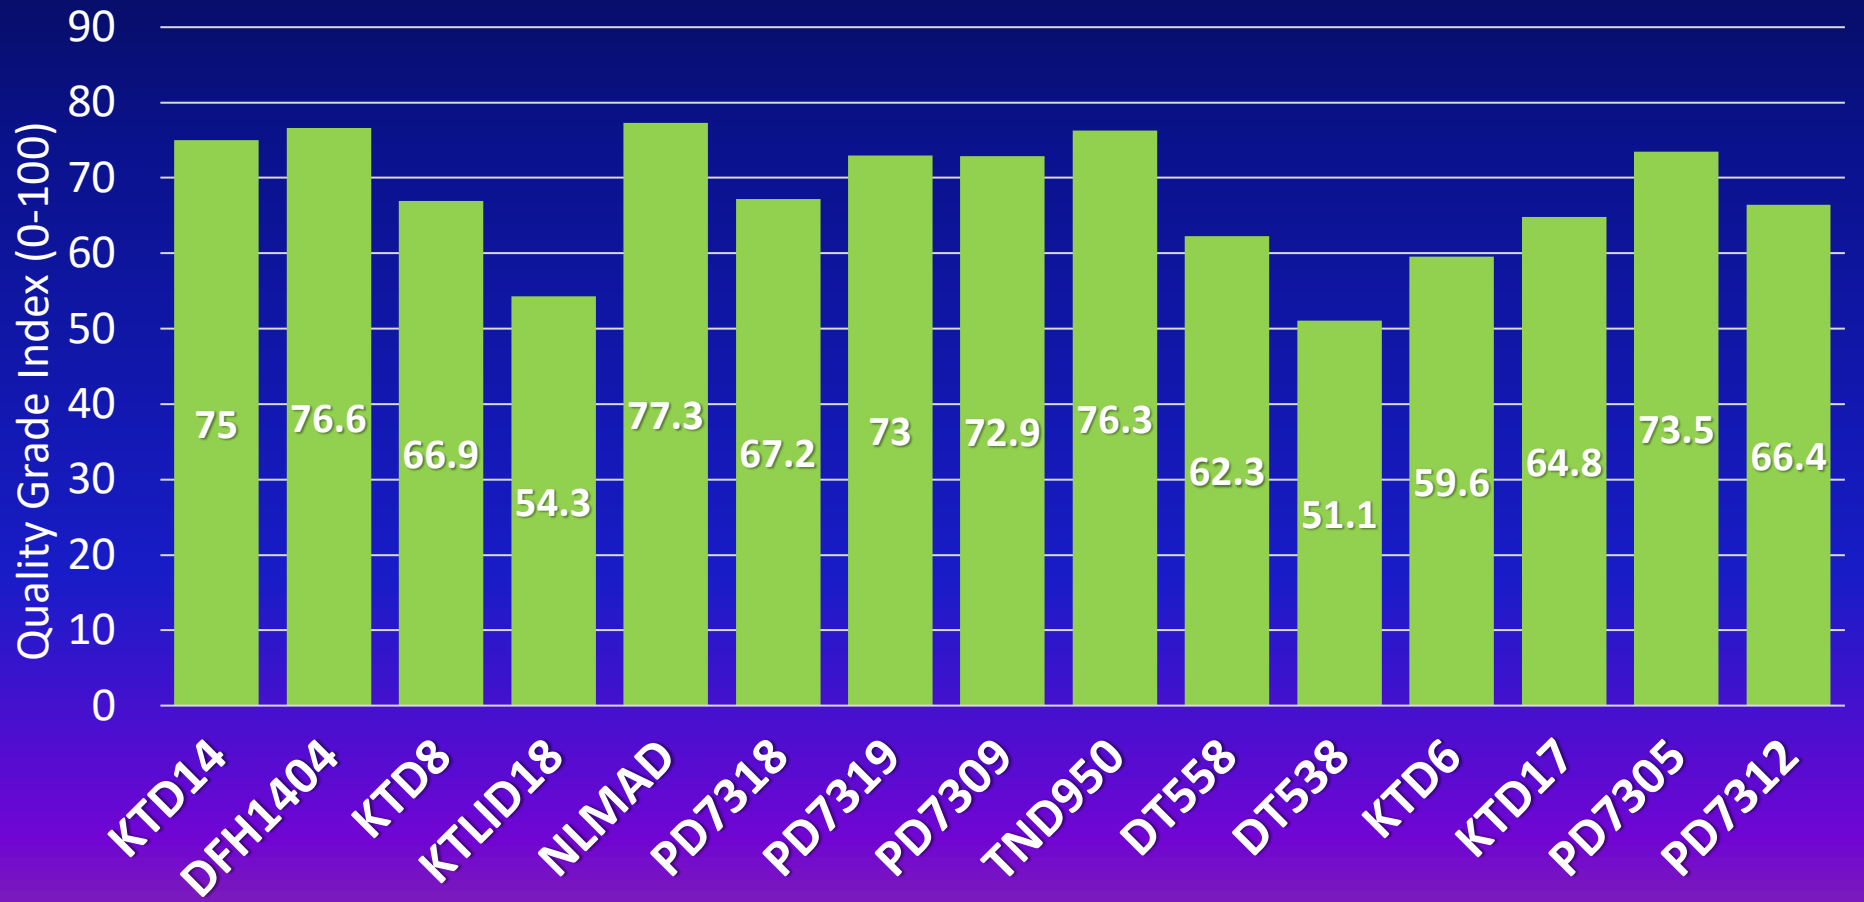

2021 Dark Fire-Cured Commercial Variety Trial

UKREC, Princeton KY – Dark-Fired Yield

LSD_{0.10} = 67 366 370 (TOTAL)
■ Lug ■ Leaf

Total Yield (lbs/A):

3146 3079 3437 3496 2700 3217 2764 2852 3203 3323 2949 3472 3669 3359 2870

Average Total Yield = 3176 lbs/A

2021 Dark Fire-Cured Commercial Variety Trial

UKREC, Princeton KY – Dark-Fired Quality Grade Index

LSD_{0.10} = 15.2
■ Quality Grade Index

Average Quality Grade Index = 67.7