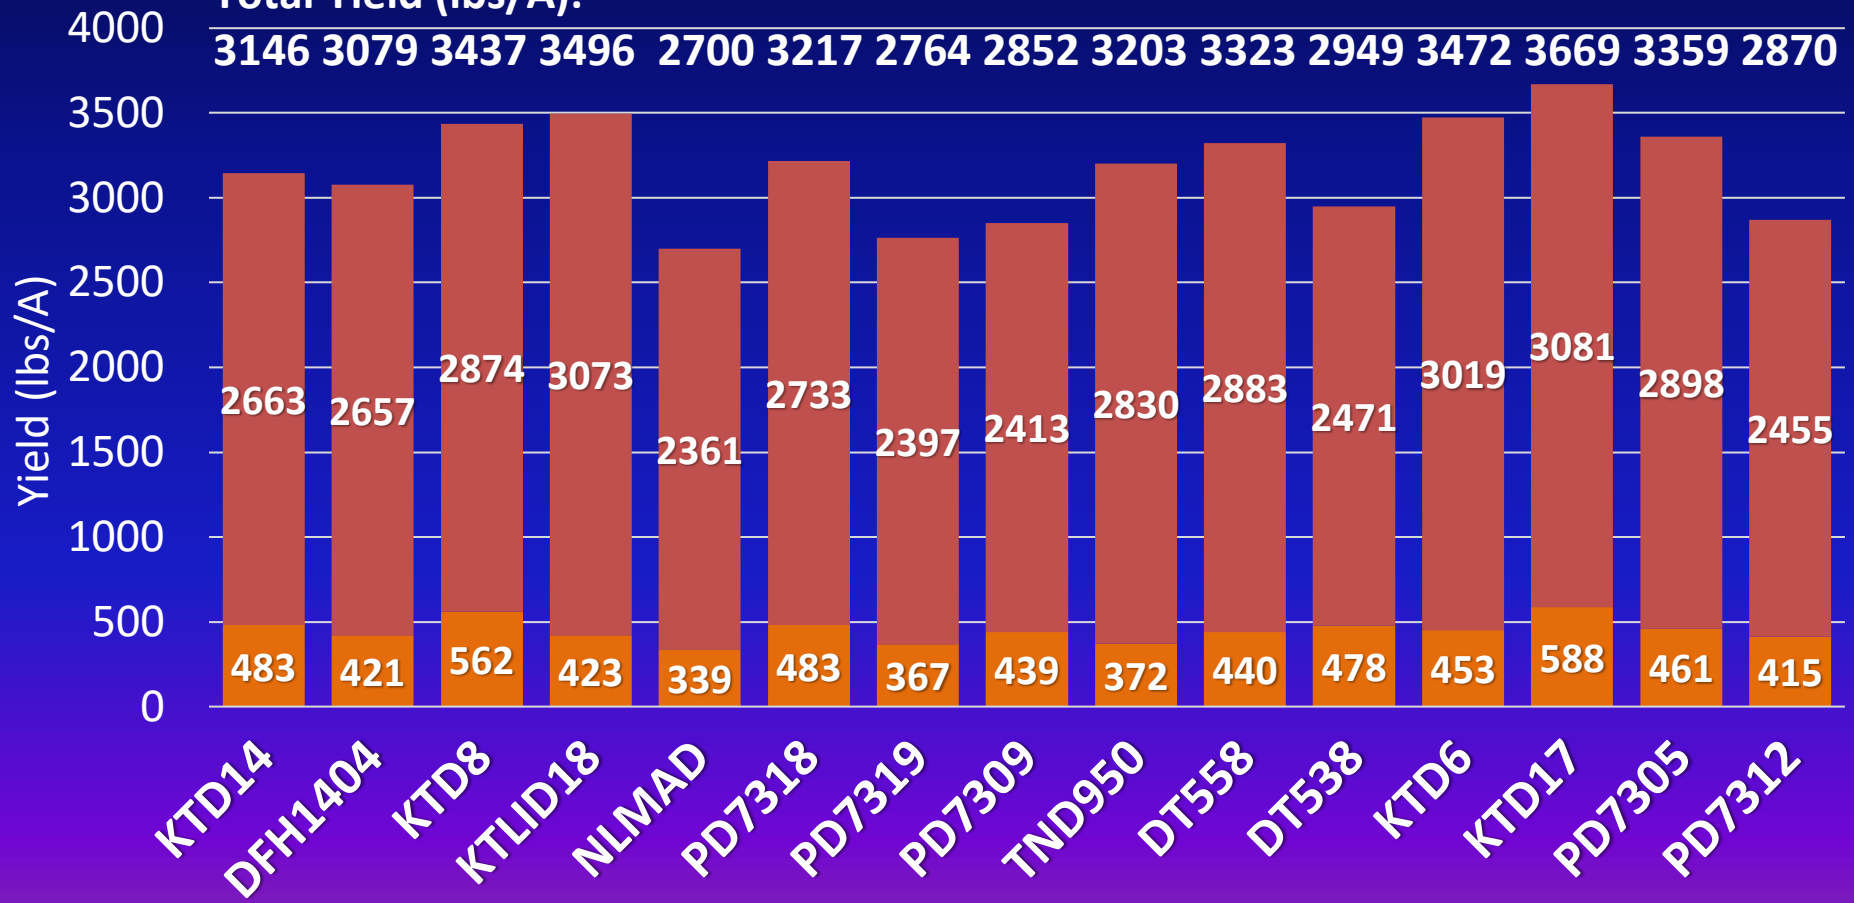

2021 Dark Fire-Cured Commercial Variety Trial

UKREC, Princeton KY – Dark-Fired Yield

LSD_{0.10} = 67 366 370 (TOTAL)
■ Lug ■ Leaf

Total Yield (lbs/A):

3146 3079 3437 3496 2700 3217 2764 2852 3203 3323 2949 3472 3669 3359 2870

Average Total Yield = 3176 lbs/A

2021 Dark Fire-Cured Commercial Variety Trial

UKREC, Princeton KY – Dark-Fired Quality Grade Index

LSD_{0.10} = 15.2
■ Quality Grade Index

Average Quality Grade Index = 67.7