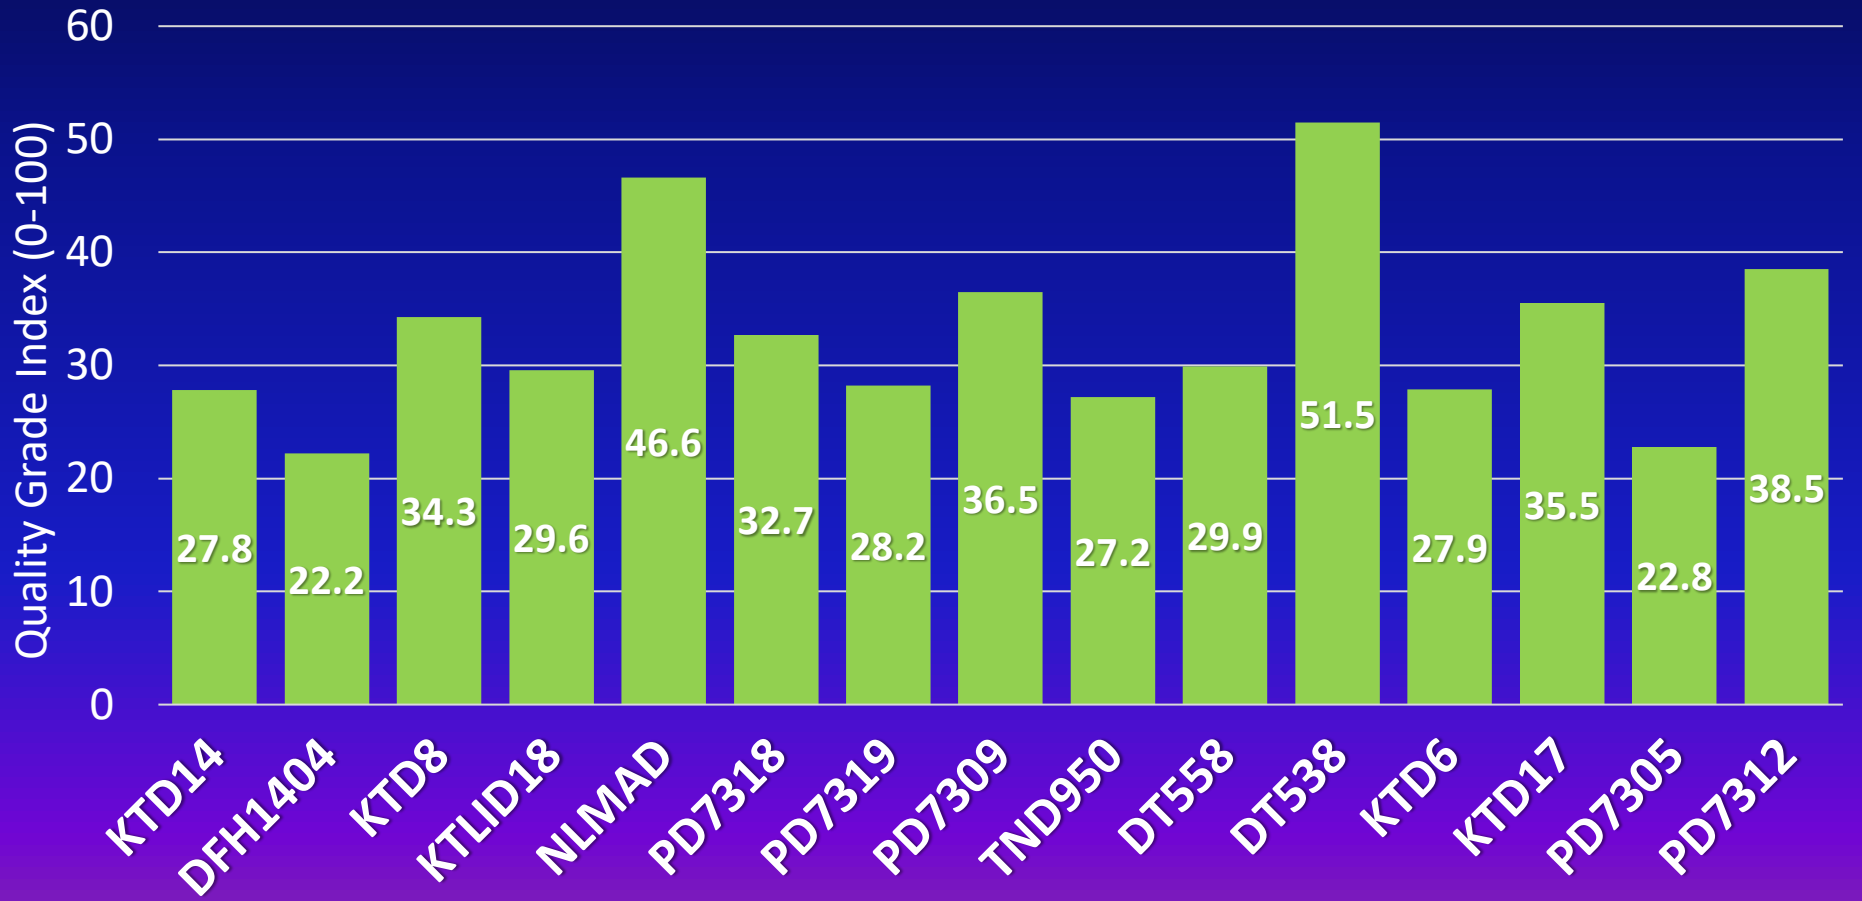

2021 Dark Fire-Cured Commercial Variety Trial

MSU - Murray KY – Dark-Fired Yield

LSD_{0.10} = 158 378 412 (TOTAL)
 Lug Leaf

Total Yield (lbs/A):

3214 2891 3058 3238 2761 2905 2928 2995 2961 3377 2917 3251 3238 3267 2777

Average Total Yield = 3052 lbs/A

2021 Dark Fire-Cured Commercial Variety Trial

MSU - Murray KY – Dark-Fired Quality Grade Index

LSD_{0.10} = 15.2
■ Quality Grade Index

Average Quality Grade Index = 32.8