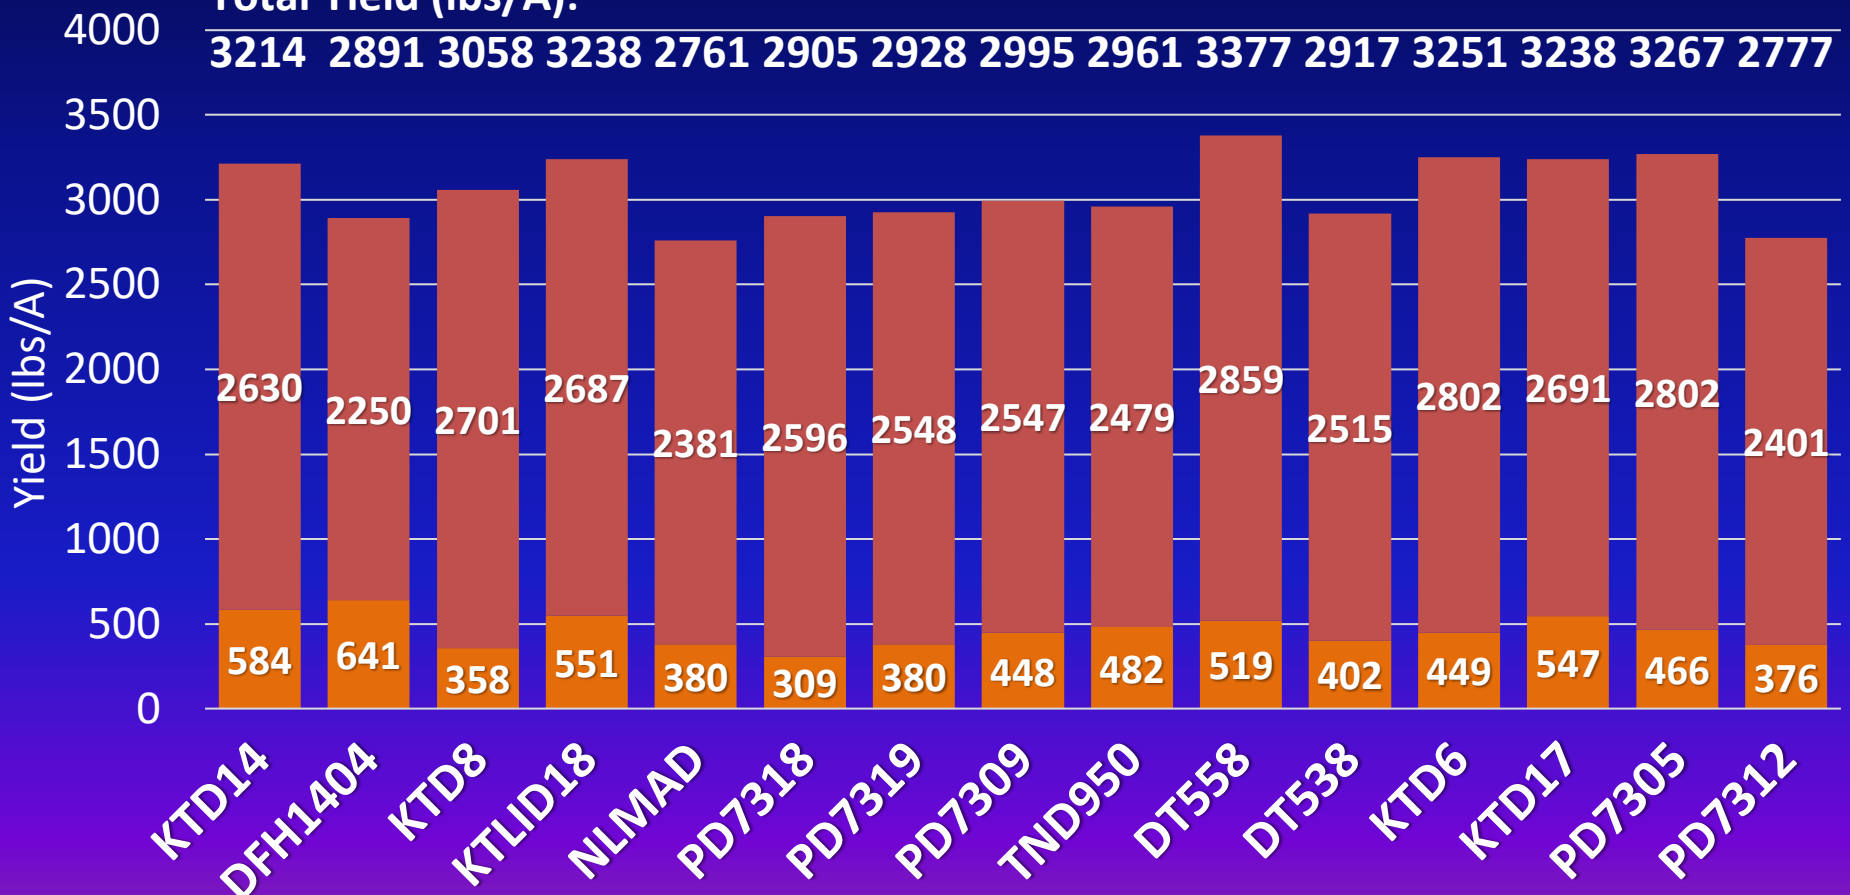

2021 Dark Fire-Cured Commercial Variety Trial

MSU - Murray KY – Dark-Fired Yield

LSD_{0.10} = 158 378 412 (TOTAL)
 Lug Leaf

Total Yield (lbs/A):

3214 2891 3058 3238 2761 2905 2928 2995 2961 3377 2917 3251 3238 3267 2777

Average Total Yield = 3052 lbs/A

2021 Dark Fire-Cured Commercial Variety Trial

MSU - Murray KY – Dark-Fired Quality Grade Index

LSD_{0.10} = 15.2
■ Quality Grade Index

Average Quality Grade Index = 32.8