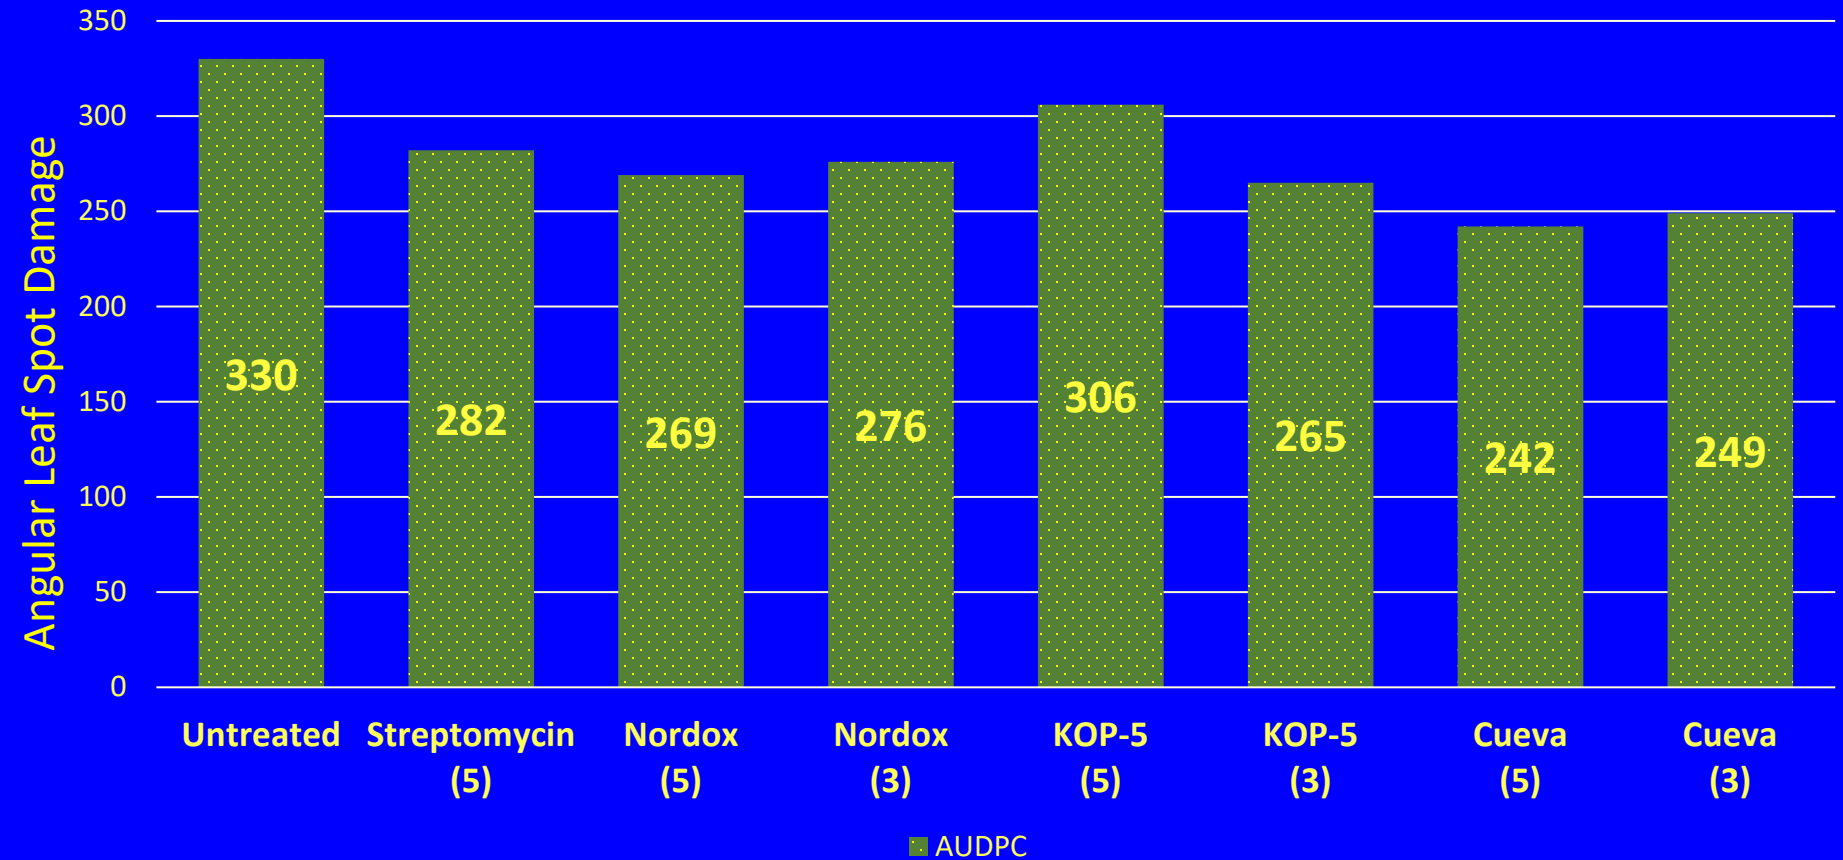

Comparison of Copper Products

MSU, Murray KY - 2020

Extent of Angular Leaf Spot Damage (AUDPC)

Comparison of Copper Products

MSU, Murray KY - 2020

Dark-Fired Tobacco Yield (lbs/A)

Comparison of Copper Products

MSU, Murray KY - 2020

Quality Grade Index (0-100)