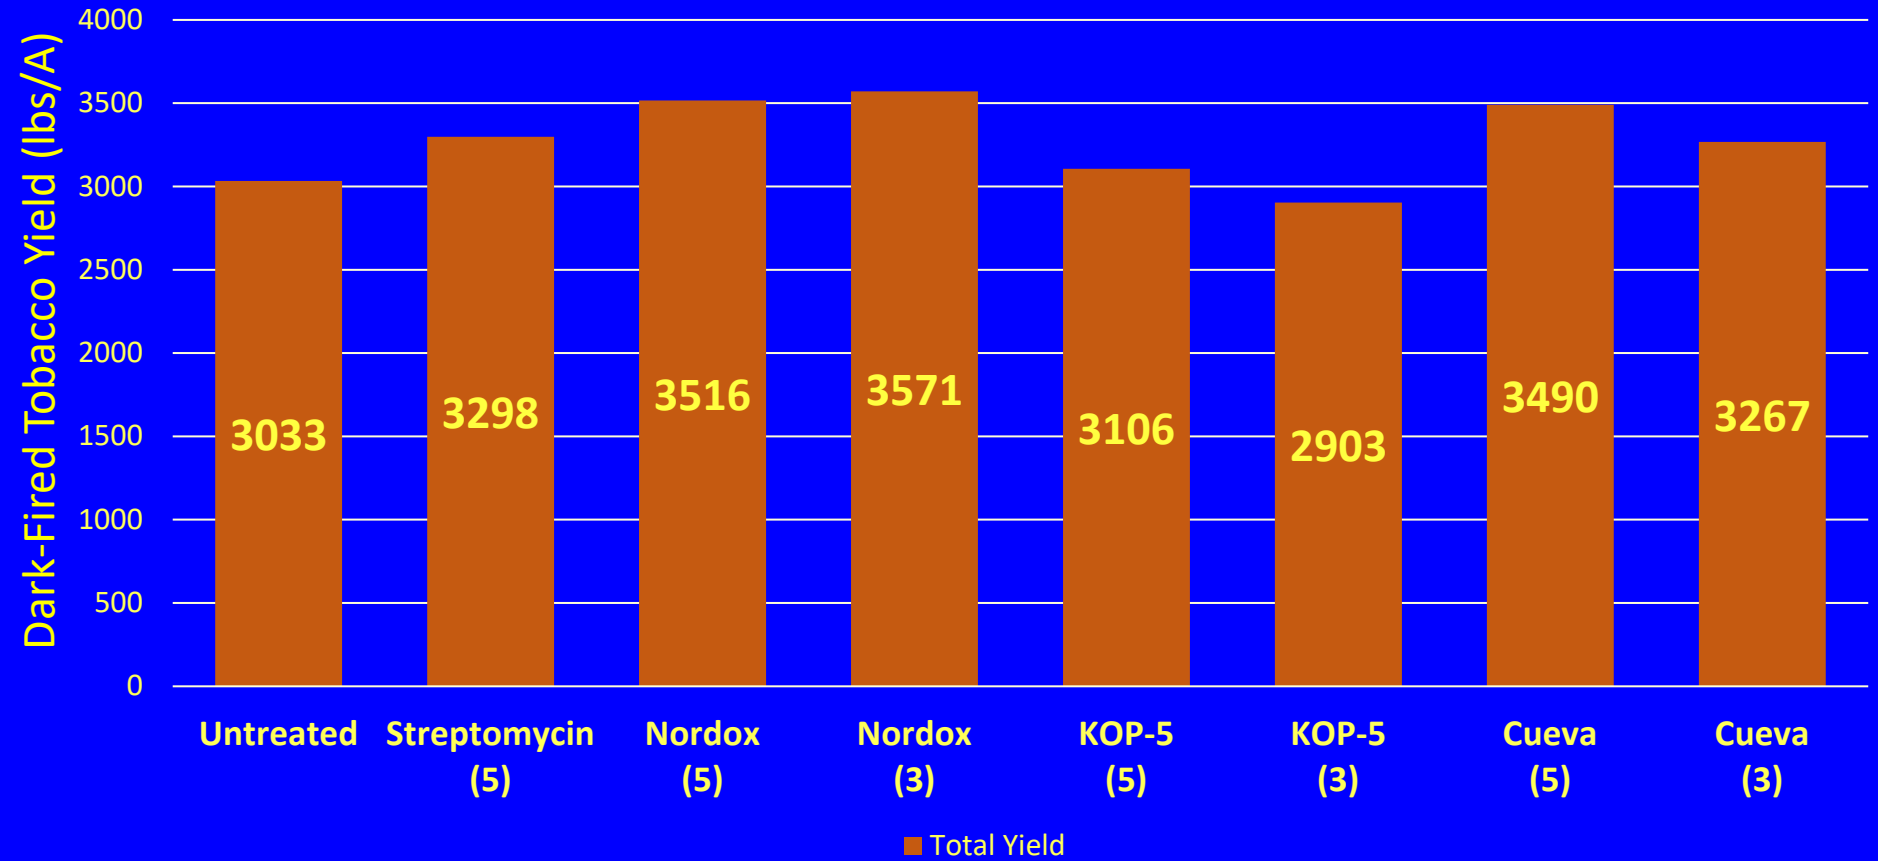

Comparison of Copper Products

MSU, Murray KY - 2020

Extent of Angular Leaf Spot Damage (AUDPC)

Comparison of Copper Products

MSU, Murray KY - 2020

Dark-Fired Tobacco Yield (lbs/A)

Comparison of Copper Products

MSU, Murray KY - 2020

Quality Grade Index (0-100)