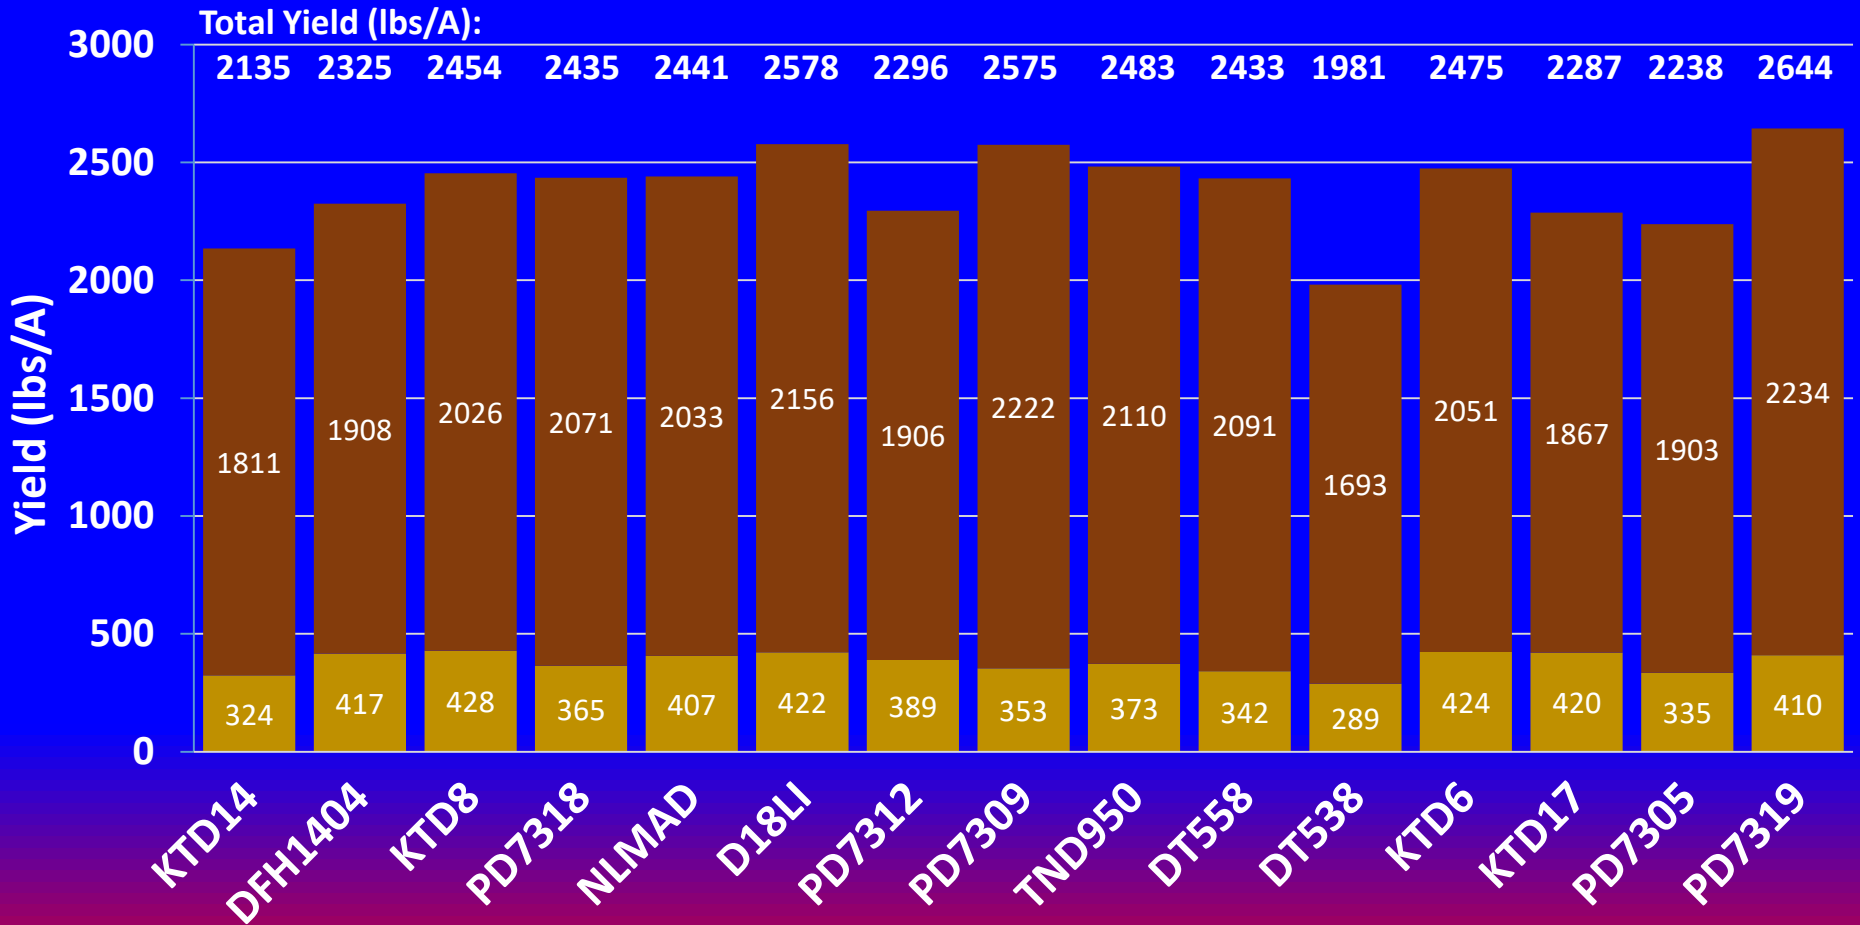

2019 Dark-Fired Commercial Variety Trial MSU, Murray KY

- Trial set June 13
 - 40" row spacing
 - 34" plant spacing
 - 4612 plants/acre
- Trial harvested October 3
 - 7 weeks after topping
- 15 variety entries:
 - KTD14
 - DFH1404 (experimental)
 - KTD8
 - PD7318
 - NL MADOLE
 - D18LI
 - PD7312
 - PD7309
 - TND950
 - DT558
 - DT538
 - KTD6
 - KTD17
 - PD7305
 - PD7319

2019 Dark-Fired Commercial Variety Trial

MSU, Murray KY - Yield

LSD_{0.10} = 63 238 269 (total)
■ Lug ■ Leaf

Average Total Yield/A for trial = 2385 lbs/A

2019 Dark-Fired Commercial Variety Trial MSU, Murray KY – Quality Grade Index

Average Quality Grade Index for trial = 57.0