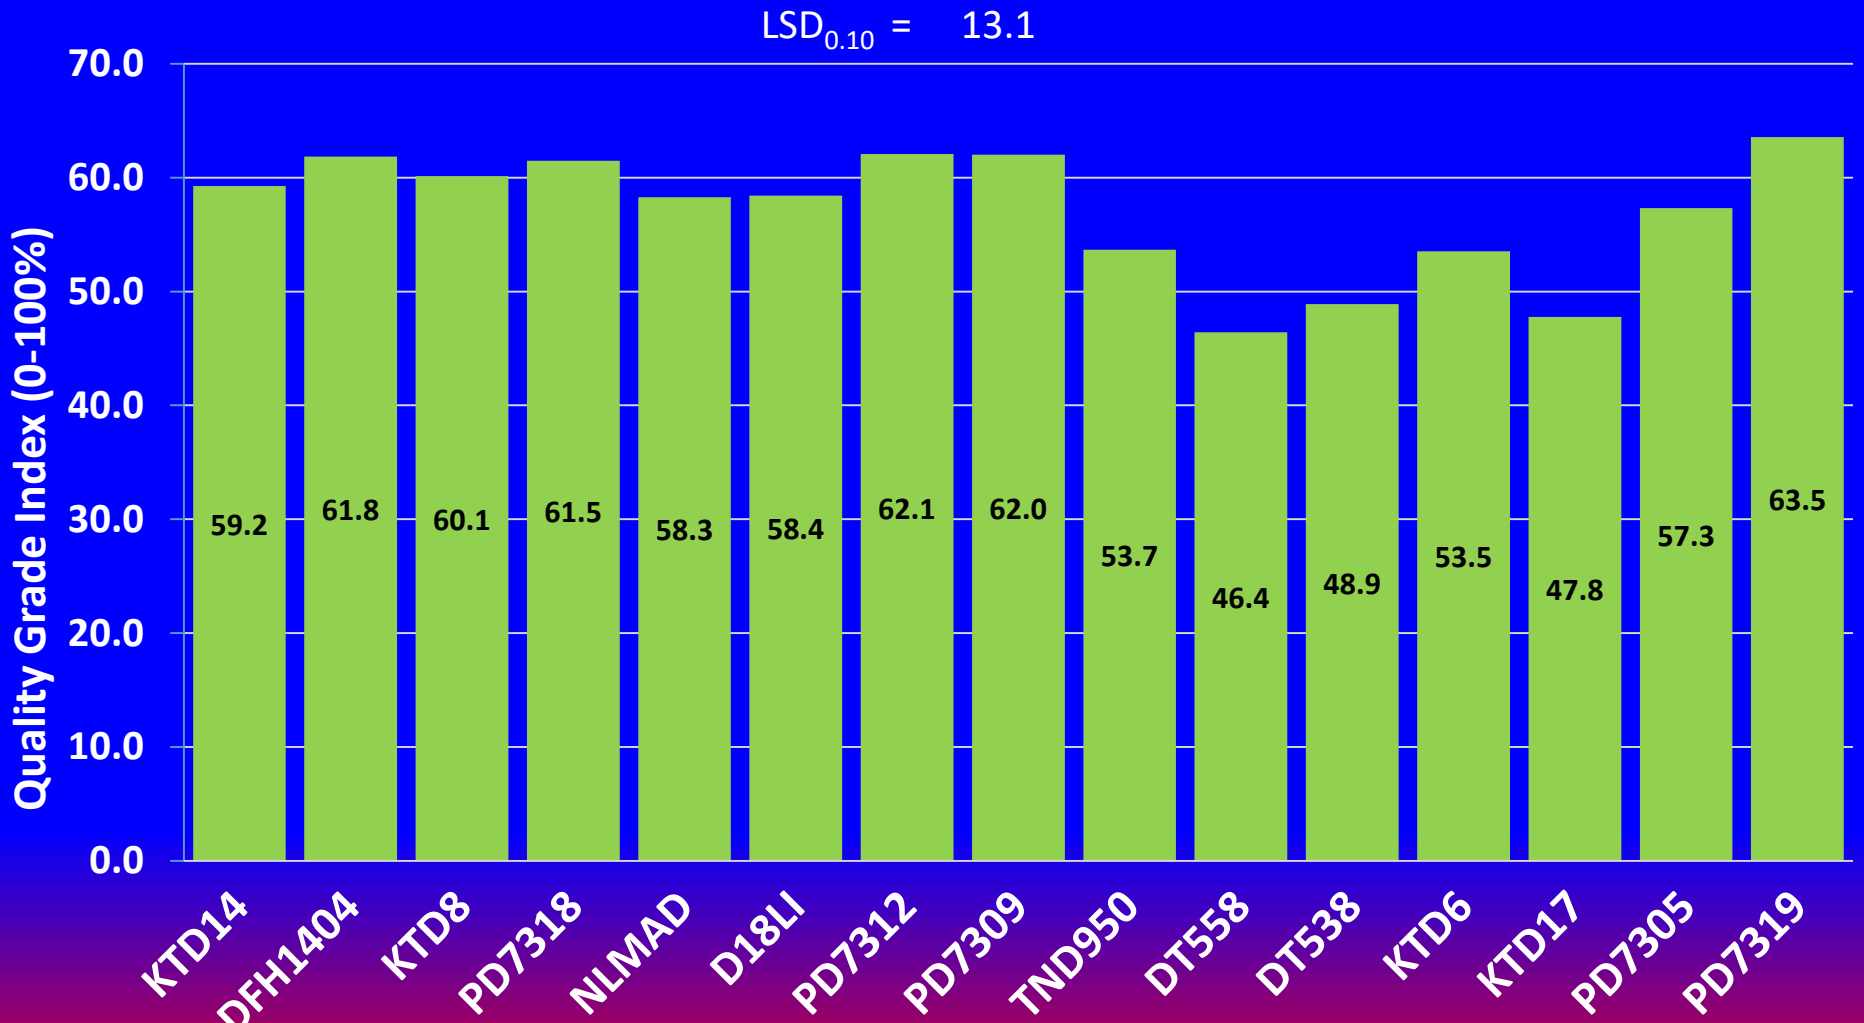

2019 Dark-Fired Commercial Variety Trial MSU, Murray KY

- Trial set June 13
 - 40" row spacing
 - 34" plant spacing
 - 4612 plants/acre
- Trial harvested October 3
 - 7 weeks after topping
- 15 variety entries:
 - KTD14
 - DFH1404 (experimental)
 - KTD8
 - PD7318
 - NL MADOLE
 - D18LI
 - PD7312
 - PD7309
 - TND950
 - DT558
 - DT538
 - KTD6
 - KTD17
 - PD7305
 - PD7319

2019 Dark-Fired Commercial Variety Trial

MSU, Murray KY - Yield

LSD_{0.10} = 63 238 269 (total)
■ Lug ■ Leaf

Average Total Yield/A for trial = 2385 lbs/A

2019 Dark-Fired Commercial Variety Trial MSU, Murray KY – Quality Grade Index

Average Quality Grade Index for trial = 57.0