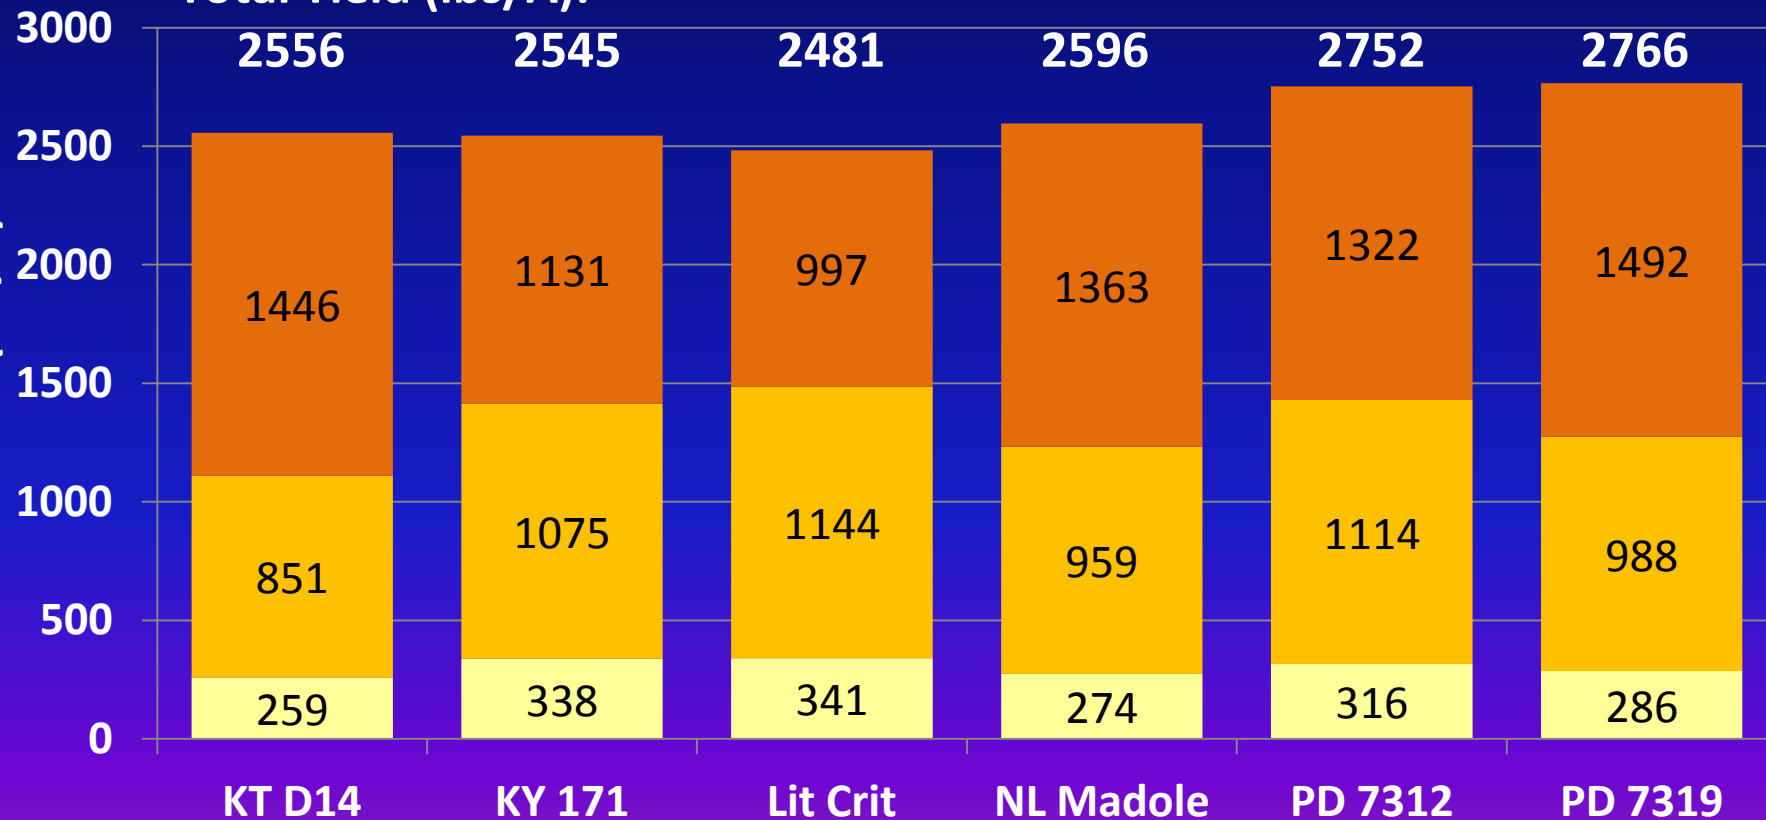

2014 Dark Air-Cured On-Farm Variety Trial

Mac Edwards Farm – Robertson Co. TN

LSD (0.10) = 55 262 236 302 (total)

■ Lug ■ Second ■ Leaf

Total Yield (lbs/A):

Average total yield for trial: 2616 lbs/A